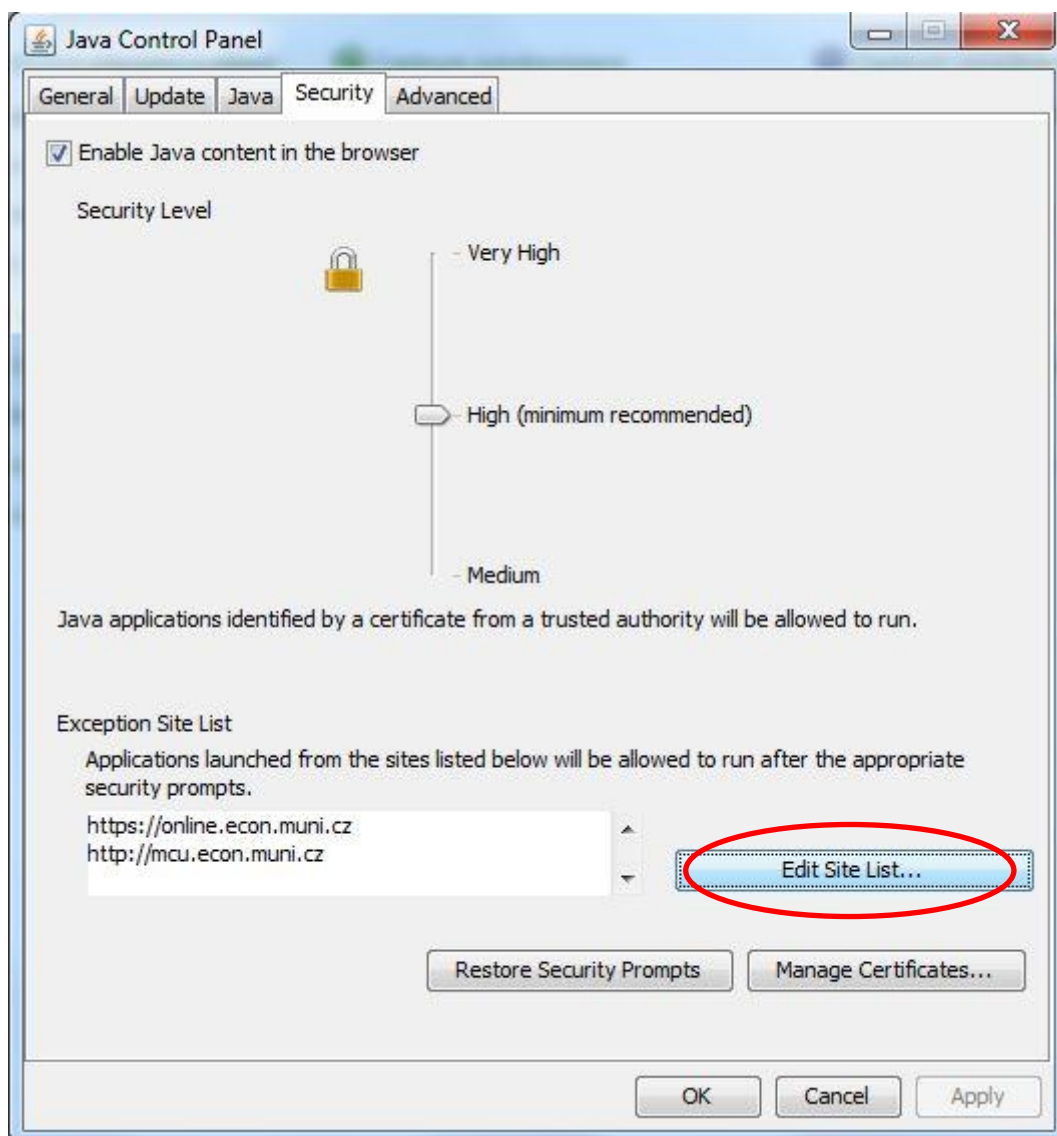

The setup of Java to play online lectures in the Study Online system

Java is used to display the presentation. Keep your Java up-to-date in your computer and add an exception into the setup according to the following instructions.

Open the **Control panels** and start **Java Control Panel**

Go to the bookmark **Security** and click on **Edit Site List...**