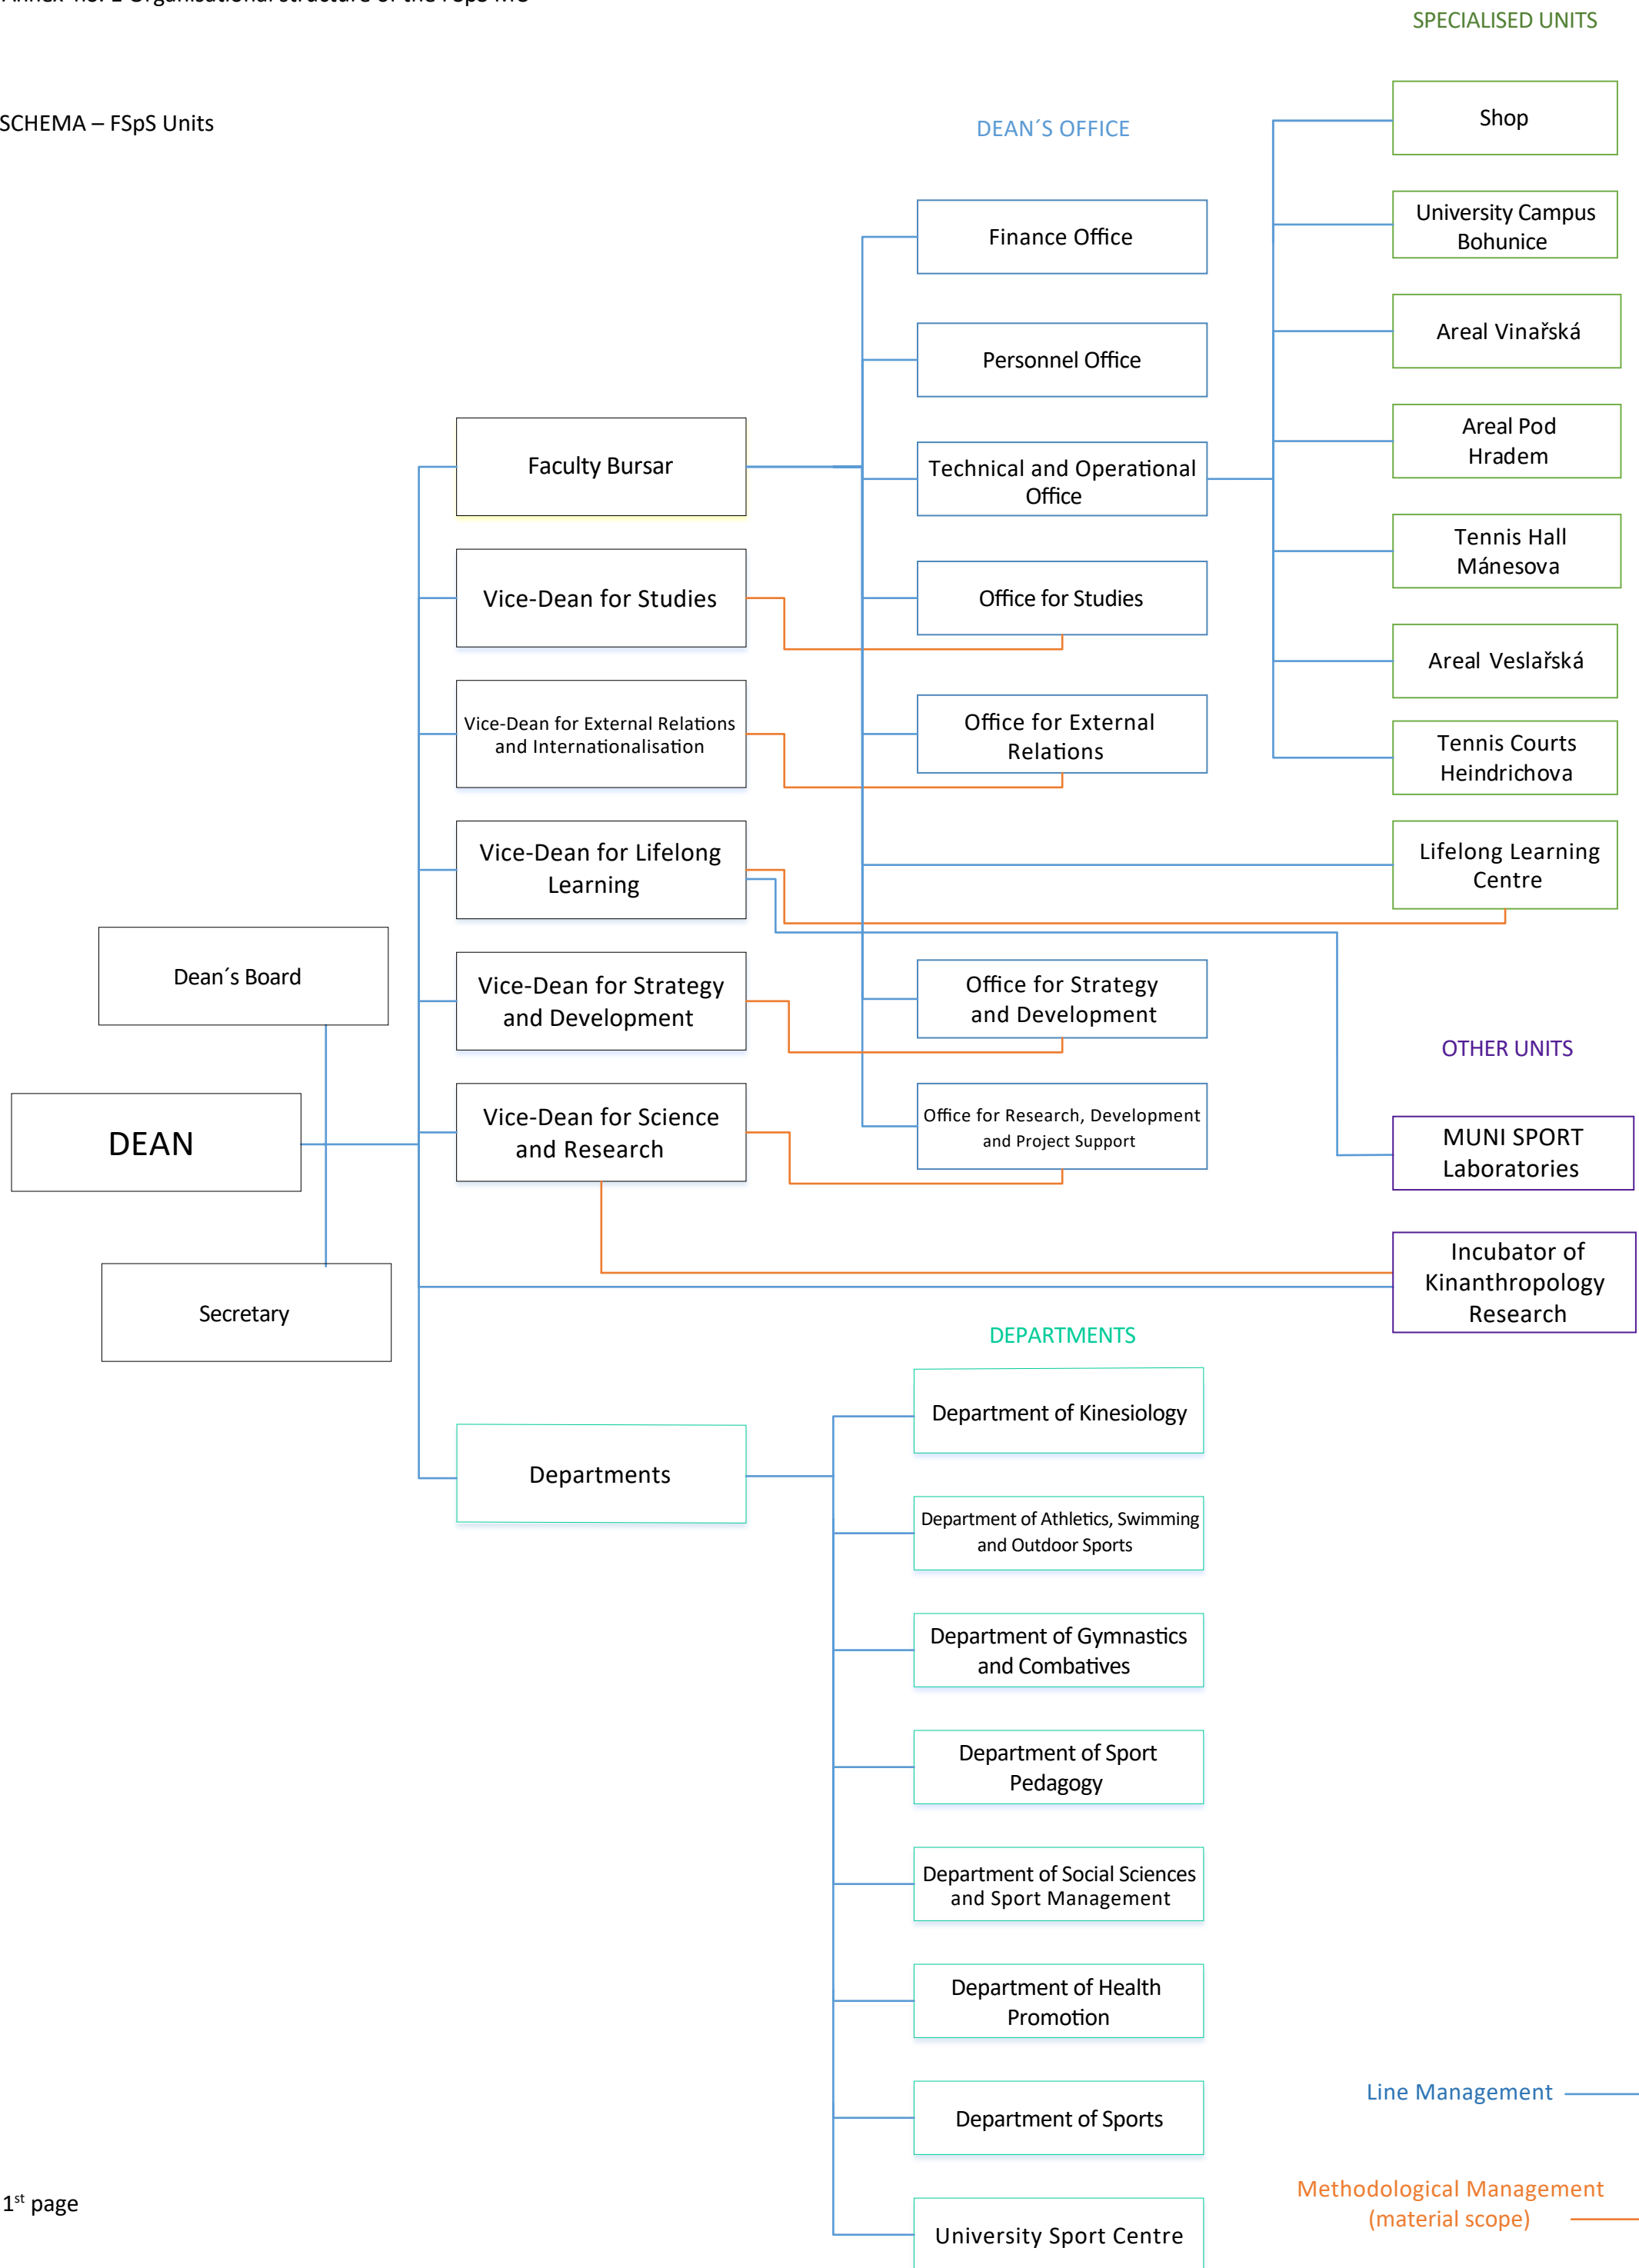

SCHEMA – FSpS Units

SCHEMA – DEPARTMENTS FSpS

Line Management ———

Methodological Management
(material scope) ———

SCHEMA – IKR FSpS

SCHEMA – MUNI SPORTLab FSpS

Line Management ———

Methodological Management
(material scope) ———