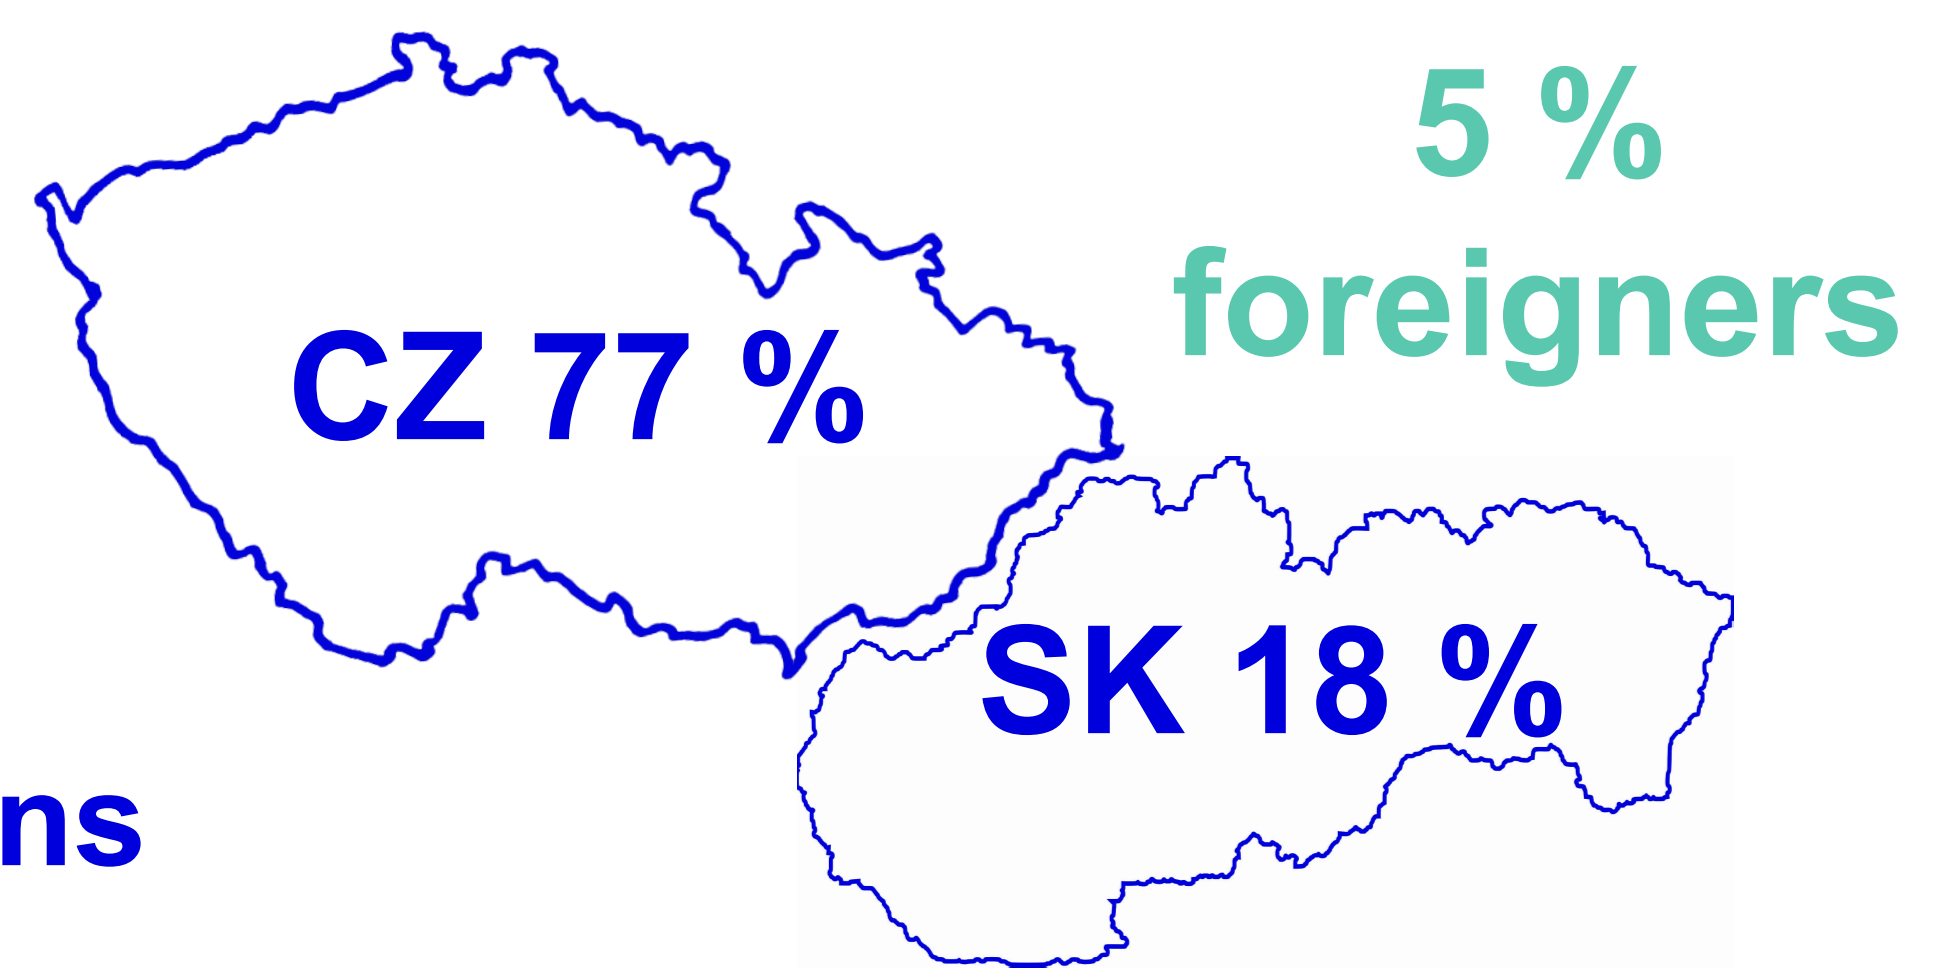

MUNI SURVEYS 2020

APPLICANTS FOR STUDIES AT MASARYK UNIVERSITY

ADMISSION PROCEDURE 2020/2021

A total of **37,587 applications** to Bachelor and long-cycle Master's studies. **22,878 applicants** in total.

66 % of applicants are grammar school graduates

20,2 average age of applicants

64 % are women

62 % are finishing high-school this year

1,6 average number of applications to MUNI per applicant

MU APPLICANTS SURVEY RESULTS

The survey was addressed to over 23,000 people with a submitted e-application to MUNI to Bachelor's and long-cycle Master's programmes (in Czech). A total of **3,454 respondents** completed the questionnaire, which represents a **15% response rate**.

To what extent do they feel informed about:

Content of admissions procedure

Dates and places of admissions procedure

Future career, obtained knowledge

Recommended study materials for admissions

Initial knowledge needed

■ 5 = I'm fully informed ■ 4 □ 3 □ 2 □ 1 = I have no information

According to applicants, studying at Masaryk University will be:

What form of MUNI promotion have they noticed: