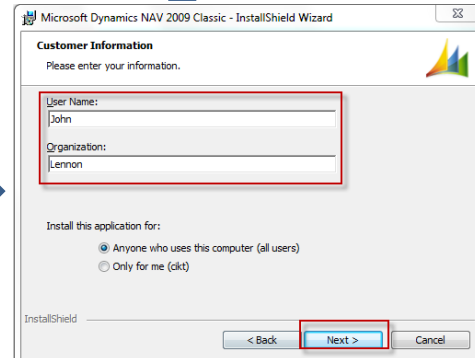

Installation MS Dynamics NAV 2009 R2

Option Minimum means Typical