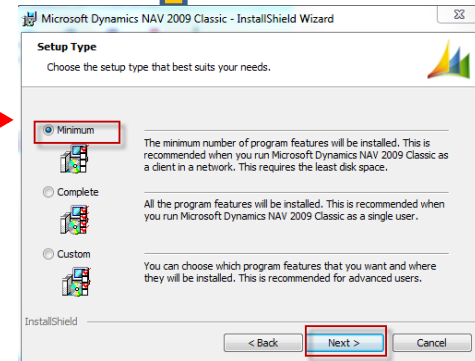

Installation MS Dynamics NAV 2009 R2

Option Minimum means Typical