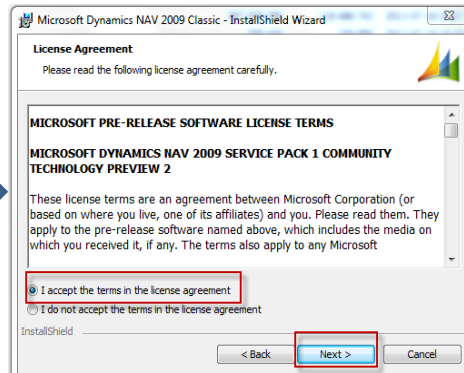

Installation MS Dynamics NAV 2009 R2

Option Minimum means Typical