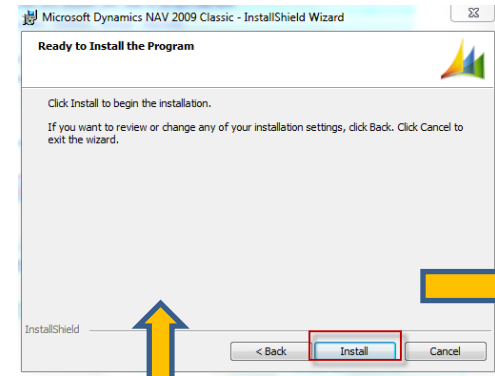

Installation MS Dynamics NAV 2009 R2

Option Minimum means Typical