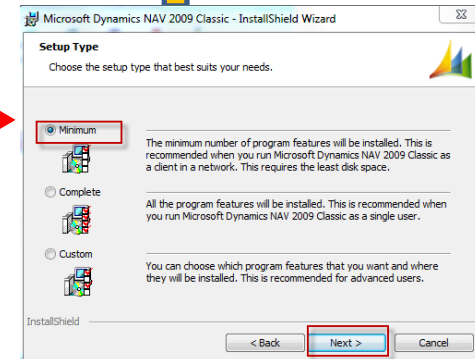

Installation MS Dynamics NAV 2009 R2 (will be used by Czech and English speaking students) II.

Option Minimum means Typical