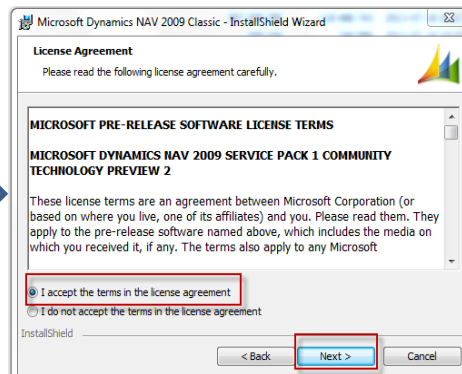

Installation MS Dynamics NAV 2009 R2 (will be used by Czech and English speaking students) II.

Option Minimum means Typical