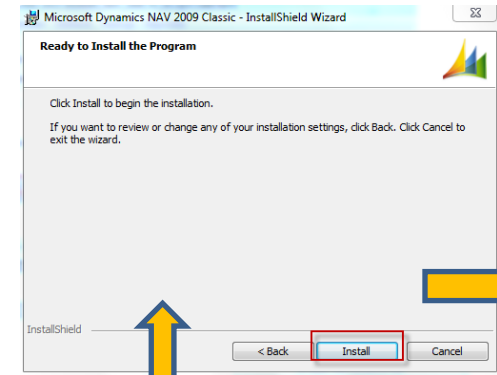

Installation MS Dynamics NAV 2009 R2 (will be used by Czech and English speaking students) II.

Option Minimum means Typical