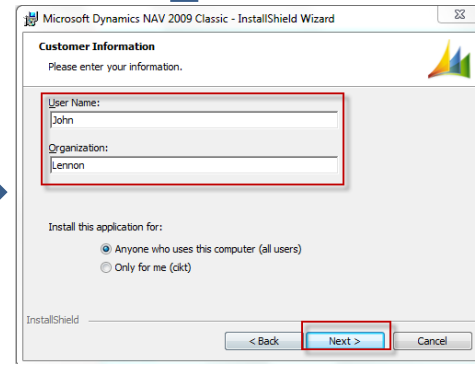

Installation MS Dynamics NAV 2009 R2 (will be used by Czech and English speaking students) II.

Option Minimum means Typical