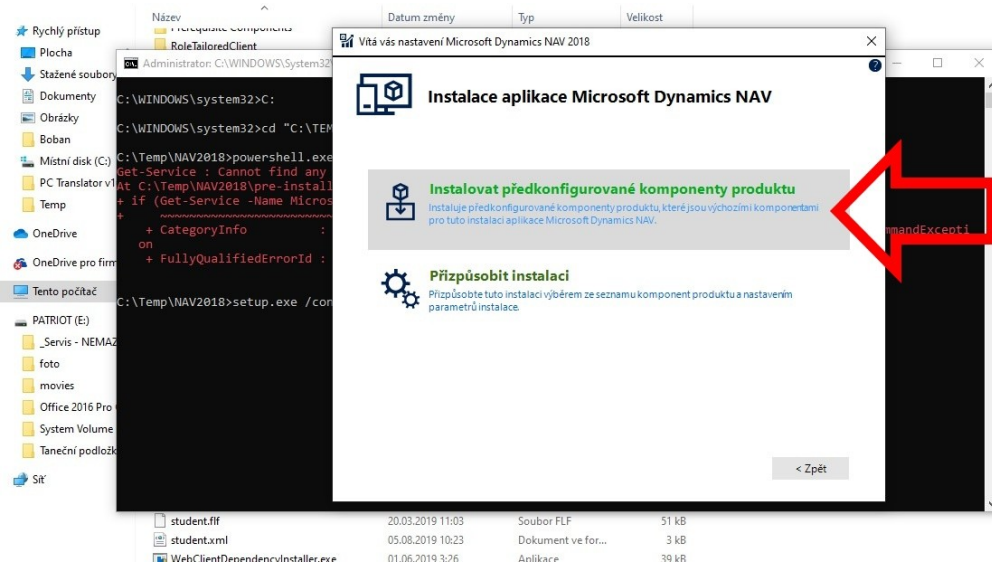

6. If the installation script runs without problems, two icons for launching the Czech and English databases (“Dynamics NAV 2018” and “Dynamics NAV 2018 W1”) will appear on the desktop, and the program will start automatically twice for both databases.