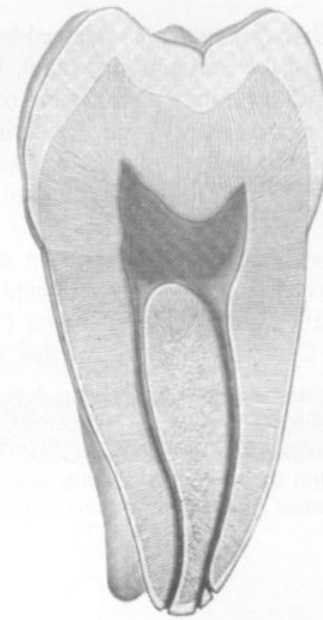

Mandibular premolar tooth

Average time of eruption: 11 to 13 years
Average age of calcification: 14 to 17 years
Average length: 19.8 mm

Buccal

Lingual

Distal

Mesial

Average time of eruption: 11 to 12 years
Average age of calcification: 18 to 20 years
Average length: 18.2 mm

Buccal

Mesial

Distal

Lingual