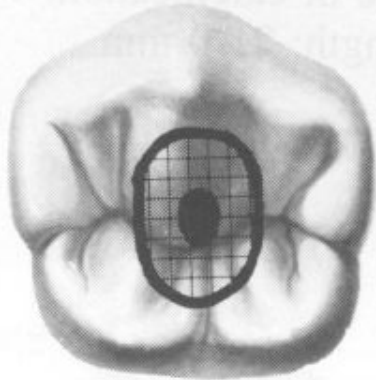

Mesial

Buccal

Distal

Labial

Distal

Labial

Distal

Buccal

Distal

Buccal

Distal

Average length of eruption 6 years
Average age of calcification 9 to 10 years
Average time of eruption 6 years

Buccal

Lingual

Distal

Mesial

Mandibular premolar tooth

Average time of eruption: 11 to 13 years
Average age of calcification: 14 to 17 years
Average length: 19.8 mm

Buccal

Lingual

Distal

Mesial

Average time of eruption: 11 to 12 years
Average age of calcification: 18 to 20 years
Average length: 18.2 mm