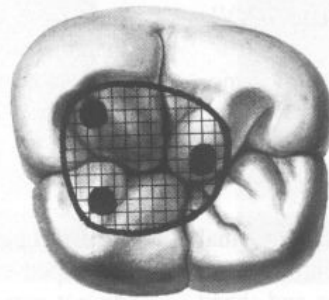

Mandibular premolar tooth

Average time of eruption: 11 to 13 years
Average age of calcification: 14 to 17 years
Average length: 19.8 mm

Buccal

Lingual

Distal

Mesial

Average time of eruption: 11 to 12 years
Average age of calcification: 18 to 20 years
Average length: 18.2 mm

Buccal

Mesial

Distal

Lingual