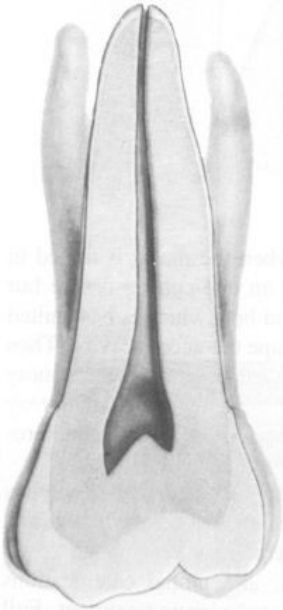

Distal

Buccal

Distal

Buccal

Distal

Palatal

Mesial

Buccal

Mesial

Buccal

Distal

Labial

Distal

Labial

Distal

Buccal

Distal

Buccal

Distal

Average length of eruption 6 years
Average age of calcification 9 to 10 years
Average time of eruption 6 years

Buccal

Lingual

Distal

Mesial

Mandibular premolar tooth

Average time of eruption: 11 to 13 years
Average age of calcification: 14 to 17 years
Average length: 19.8 mm

Buccal

Lingual

Distal

Mesial

Average time of eruption: 11 to 12 years
Average age of calcification: 18 to 20 years
Average length: 18.2 mm