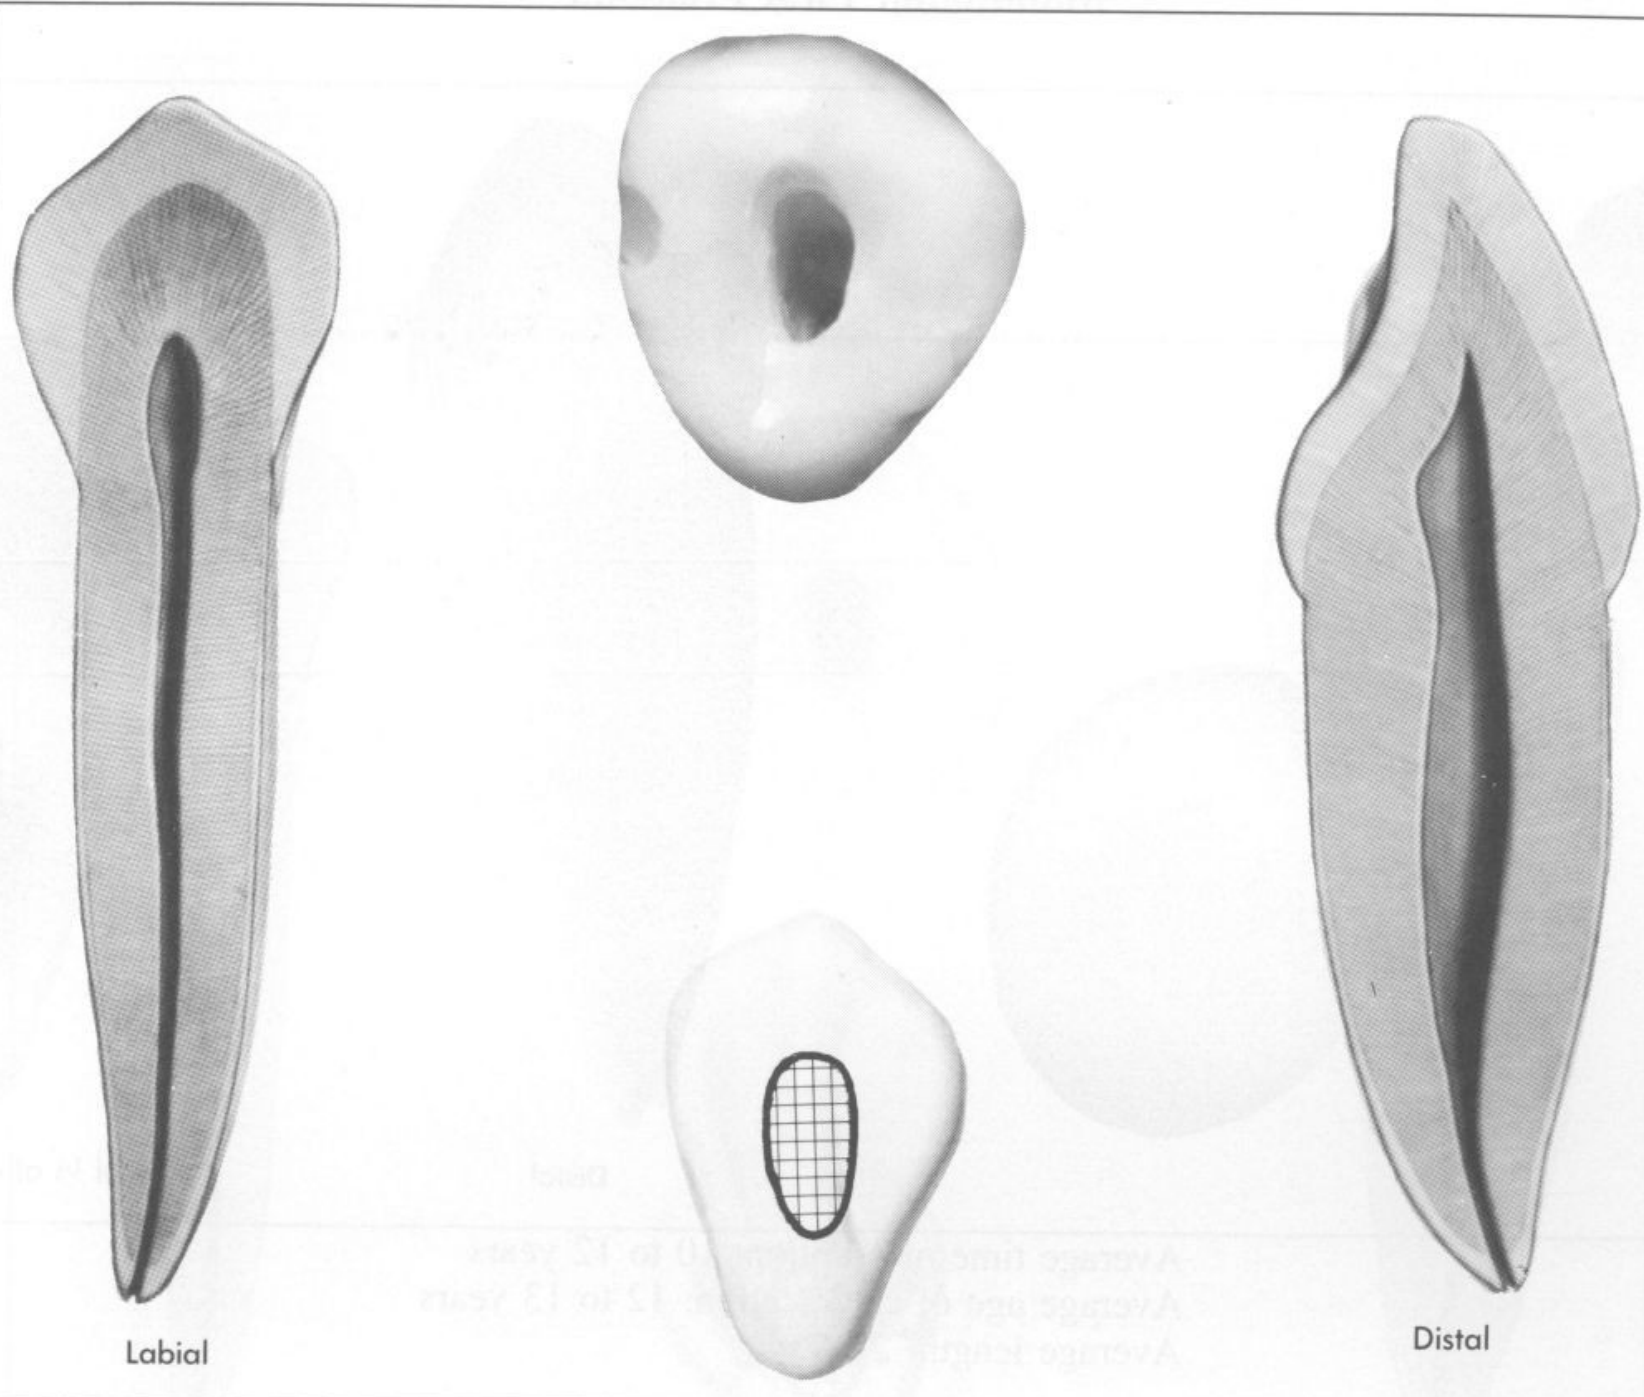

Mesial

Buccal

Distal

Labial

Distal

Labial

Distal

Buccal

Distal

Buccal

Distal

Average length of eruption 6 years
Average age of calcification 9 to 10 years
Average time of eruption 6 years

Buccal

Lingual

Distal

Mesial