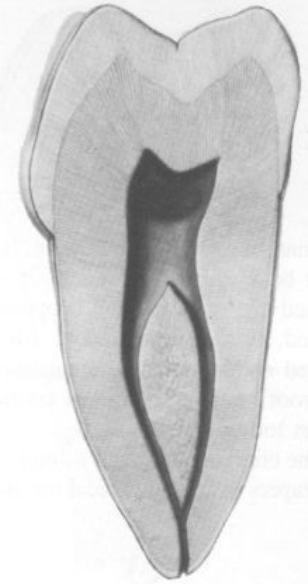

Mandibular premolar tooth

Average time of eruption: 11 to 13 years
Average age of calcification: 14 to 17 years
Average length: 19.8 mm

Buccal

Lingual

Distal

Mesial

Average time of eruption: 11 to 12 years
Average age of calcification: 18 to 20 years
Average length: 18.2 mm

Buccal

Mesial

Distal

Lingual