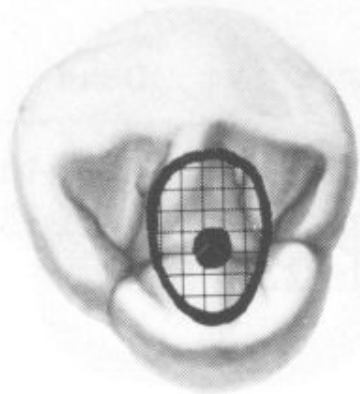

Mesial

Buccal

Distal

Labial

Distal

Labial

Distal

Buccal

Distal

Buccal

Distal

Average length of eruption 6 years
Average age of calcification 9 to 10 years
Average time of eruption 6 years

Buccal

Lingual

Distal

Mesial

Mandibular premolar tooth

Average time of eruption: 11 to 13 years
Average age of calcification: 14 to 17 years
Average length: 19.8 mm

Buccal

Lingual

Distal

Mesial

Average time of eruption: 11 to 12 years
Average age of calcification: 18 to 20 years
Average length: 18.2 mm