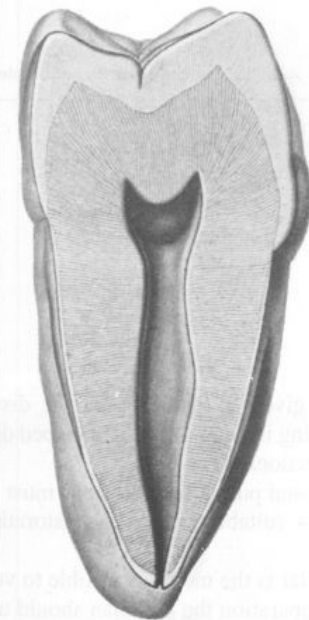

Mesial

Buccal

Distal

Labial

Distal

Labial

Distal

Buccal

Distal

Buccal

Distal

Average length of eruption 6 years
Average age of calcification 9 to 10 years
Average time of eruption 6 years

Buccal

Lingual

Distal

Mesial

Mandibular premolar tooth

Average time of eruption: 11 to 13 years
Average age of calcification: 14 to 17 years
Average length: 19.8 mm

Buccal

Lingual

Distal

Mesial

Average time of eruption: 11 to 12 years
Average age of calcification: 18 to 20 years
Average length: 18.2 mm

Buccal

Mesial

Distal

Lingual