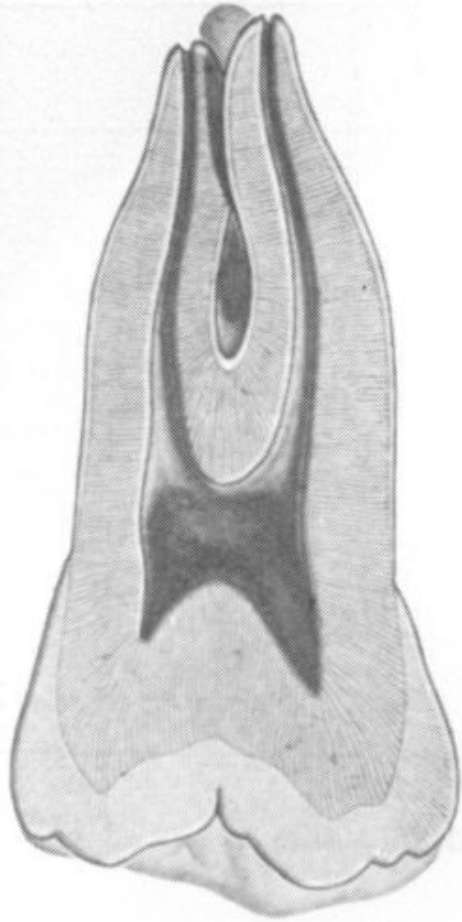

Distal

Buccal

Distal

Buccal

Distal

Palatal

Mesial

Buccal

Mesial

Buccal

Distal

Labial

Distal

Labial

Distal

Buccal

Distal

Buccal

Distal

Average length of eruption 6 years
Average age of calcification 9 to 10 years
Average time of eruption 6 years

Buccal

Lingual

Distal

Mesial

Mandibular premolar tooth

Average time of eruption: 11 to 13 years
Average age of calcification: 14 to 17 years
Average length: 19.8 mm

Buccal

Lingual

Distal

Mesial

Average time of eruption: 11 to 12 years
Average age of calcification: 18 to 20 years
Average length: 18.2 mm