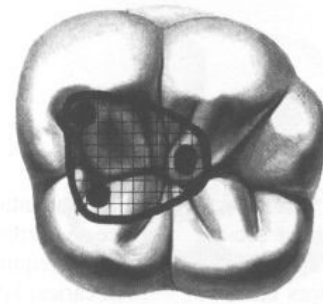

Mesial

Buccal

Distal

Labial

Distal

Labial

Distal

Buccal

Distal

Buccal

Distal

Average length of eruption 6 years
Average age of calcification 9 to 10 years
Average time of eruption 6 years

Buccal

Lingual

Distal

Mesial

Mandibular premolar tooth

Average time of eruption: 11 to 13 years
Average age of calcification: 14 to 17 years
Average length: 19.8 mm

Buccal

Lingual

Distal

Mesial

Average time of eruption: 11 to 12 years
Average age of calcification: 18 to 20 years
Average length: 18.2 mm

Buccal

Mesial

Distal

Lingual