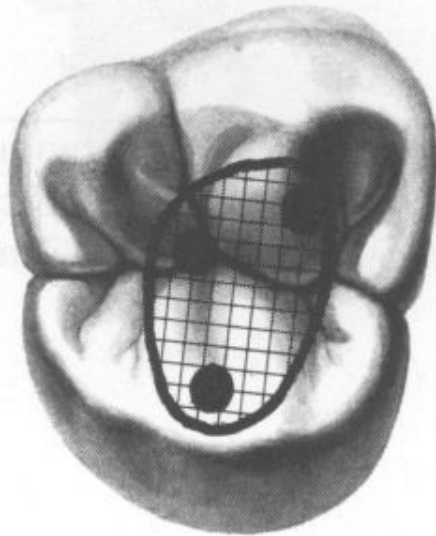

Distal

Buccal

Distal

Buccal

Distal

Palatal

Mesial

Buccal

Mesial

Buccal

Distal

Labial

Distal

Labial

Distal

Buccal

Distal

Buccal

Distal

Average length of eruption 6 years
Average age of calcification 9 to 10 years
Average time of eruption 6 years

Buccal

Lingual

Distal

Mesial

Mandibular premolar tooth

Average time of eruption: 11 to 13 years
Average age of calcification: 14 to 17 years
Average length: 19.8 mm

Buccal

Lingual

Distal

Mesial

Average time of eruption: 11 to 12 years
Average age of calcification: 18 to 20 years
Average length: 18.2 mm