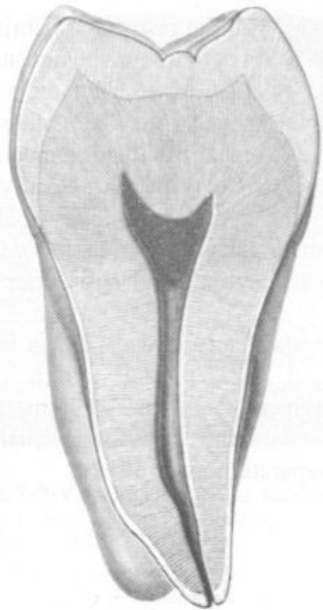

Distal

Buccal

Distal

Average length of eruption 6 years
Average age of calcification 9 to 10 years
Average time of eruption 6 years

Buccal

Lingual

Distal

Mesial

Mandibular premolar tooth

Average time of eruption: 11 to 13 years
Average age of calcification: 14 to 17 years
Average length: 19.8 mm

Buccal

Lingual

Distal

Mesial

Average time of eruption: 11 to 12 years
Average age of calcification: 18 to 20 years
Average length: 18.2 mm

Buccal

Mesial

Distal

Lingual