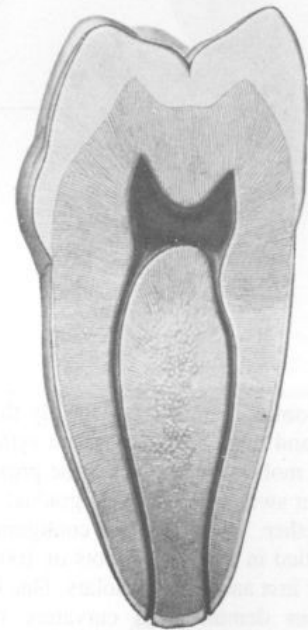

Mesial

Buccal

Distal

Labial

Distal

Labial

Distal

Buccal

Distal

Buccal

Distal

Average length of eruption 6 years
Average age of calcification 9 to 10 years
Average time of eruption 6 years

Buccal

Lingual

Distal

Mesial

Mandibular premolar tooth

Average time of eruption: 11 to 13 years
Average age of calcification: 14 to 17 years
Average length: 19.8 mm

Buccal

Lingual

Distal

Mesial

Average time of eruption: 11 to 12 years
Average age of calcification: 18 to 20 years
Average length: 18.2 mm

Buccal

Mesial

Distal

Lingual