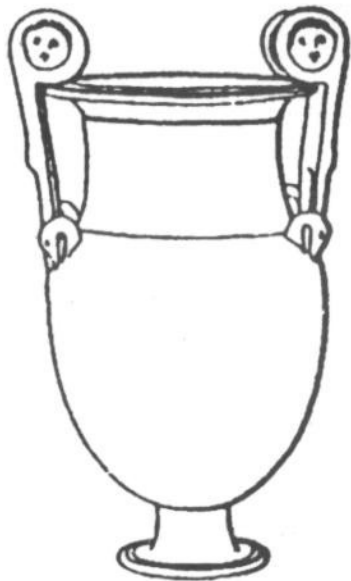

VOLUTOVÝ KRÁTÉR