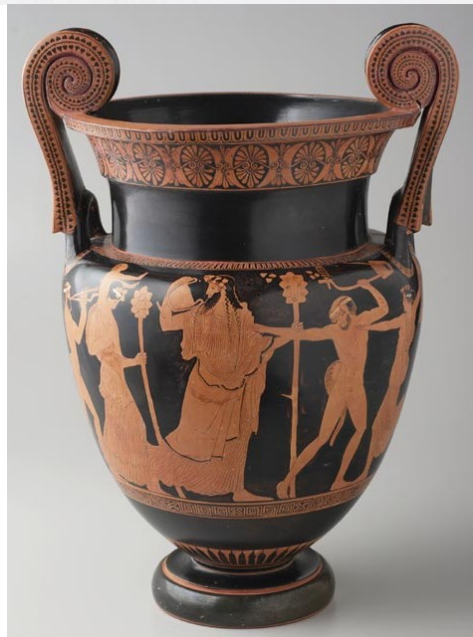

VOLUTOVÝ KRÁTÉR