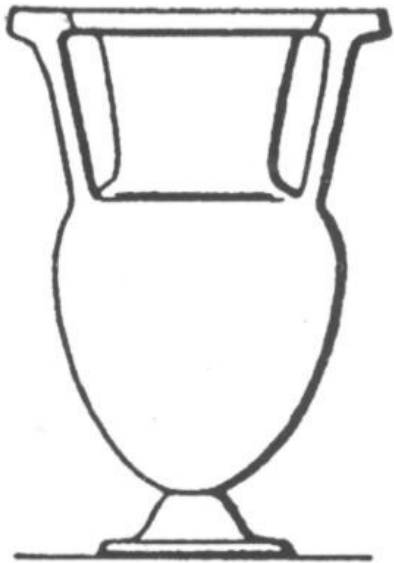

Dějiny Řecka I. seminář

3. TÉMA ŘECKÁ KERAMIKA TEMNÉHO A ARCHAICKÉHO OBDOBÍ

Greek pottery kiln (reconstruction by A. Winter)

- | | | | |
|---|----------------|----|----------------------------|
| 1 | Stoke-hole | 10 | Firing chamber |
| 2 | Fender | 11 | Vessels to be fired |
| 3 | Flue | 12 | Intermediate ceiling |
| 4 | Firing | 13 | Plastered-up stacking port |
| 5 | Furnace | 14 | Smoke dome |
| 6 | Kolonna | 15 | Dome |
| 7 | Diaphragm | 16 | Vent hole |
| 8 | Flame channels | 17 | Spy-hole |
| 9 | Kiln casing | 18 | Spy-hole |