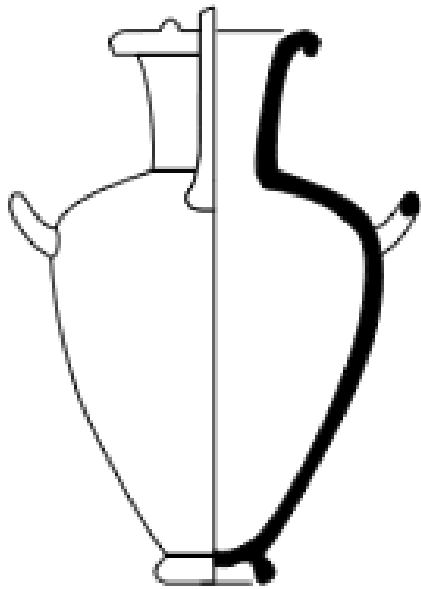

Dějiny Řecka I. seminář

3. TÉMA ŘECKÁ KERAMIKA TEMNÉHO A ARCHAICKÉHO OBDOBÍ

Greek pottery kiln (reconstruction by A. Winter)

- | | | | |
|---|----------------|----|----------------------------|
| 1 | Stoke-hole | 10 | Firing chamber |
| 2 | Fender | 11 | Vessels to be fired |
| 3 | Flue | 12 | Intermediate ceiling |
| 4 | Firing | 13 | Plastered-up stacking port |
| 5 | Furnace | 14 | Smoke dome |
| 6 | Kolonna | 15 | Dome |
| 7 | Diaphragm | 16 | Vent hole |
| 8 | Flame channels | 17 | Spy-hole |
| 9 | Kiln casing | 18 | Spy-hole |

OINOCHOE

SKYPHOS

KYATHOS

AMFORA

PANATHENAJSKÁ AMFORA

TRANSPORTNÍ AMFORA

PELIKÉ

STAMNOS