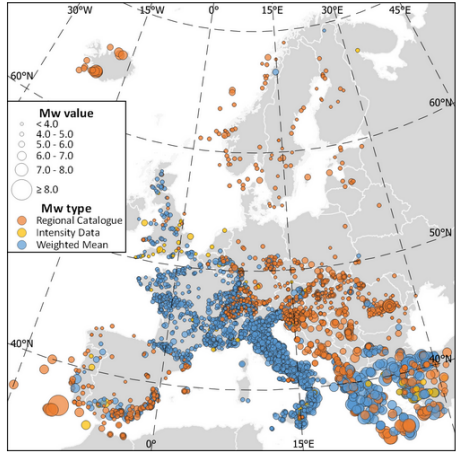

Custom filters | Predefined filters | Geographical filters

Year min 1000 max 1899

No. of MDPs min 0 max 1517

- ☒ extra large
- ☒ large
- ☒ medium
- ☒ small
- ☒ very small
- ☒ not determined
- ☒ fake

Date	Epicentral area	Info
1000	YUGOSLAVIA	
1000-03-29	HAINAUT (CHARLEROI ?)	
1000-03-29	Yugoslavia	
1001	Verona	
1004	Padoue	
1005	Arezzo	
1005	Cassino	
1009	Offshore Portugal	
1010-01	Istanbul TR	
1010-03-09	Istanbul TR	
1011	Riesengebirge	
1012	Lunebourg Halle	
1013-11-18 12	PAYS DE LIEGE (LIEGE ?)	
1014	Angouleme	
1016	Cracovie	
1017	[Lisboa]	
1019-04-01	Benevento	
1020	Roma	
1021-05-12	Hongrie	
1021-05-12	Bâle, Valais, Autriche, Styrie	
1021-05-12 16	SOUABE (W. MEMMINGEN ?)	
1024	Andalucia	
1026-12-04	Istanbul TR	
1032-08-13	Haute-Saxe	
1032-08-13 17.45	Istanbul TR	
1033-03-06 07.15	Istanbul TR	
1033-03-06 07.15	Istanbul TR	

6205 earthquakes in the archive

EPICA European Preinstrumental Earthquake Catalogue

The **European Preinstrumental Earthquake Catalogue EPICA** is the 1000-1899 seismic catalogue compiled within the framework of the [SERA (Seismology and Earthquake Engineering Research Infrastructure Alliance for Europe)](#) Horizon 2020 project for the [European Seismic Hazard Model 2020 (ESHM20)](#).

EPICA shares the same main principles of transparency, repeatability, and continent wide harmonization of data and procedures, as well as the compilation strategies and methods with [SHEEC 1000-1899](#), of which it is an update. EPICA relies upon the knowledge of European preinstrumental seismicity gathered in the [European Archive of Historical Earthquake Data AHEAD](#), in terms of macroseismic intensity data supplied by descriptive historical seismological studies and macroseismic databases, and parameters from catalogues.