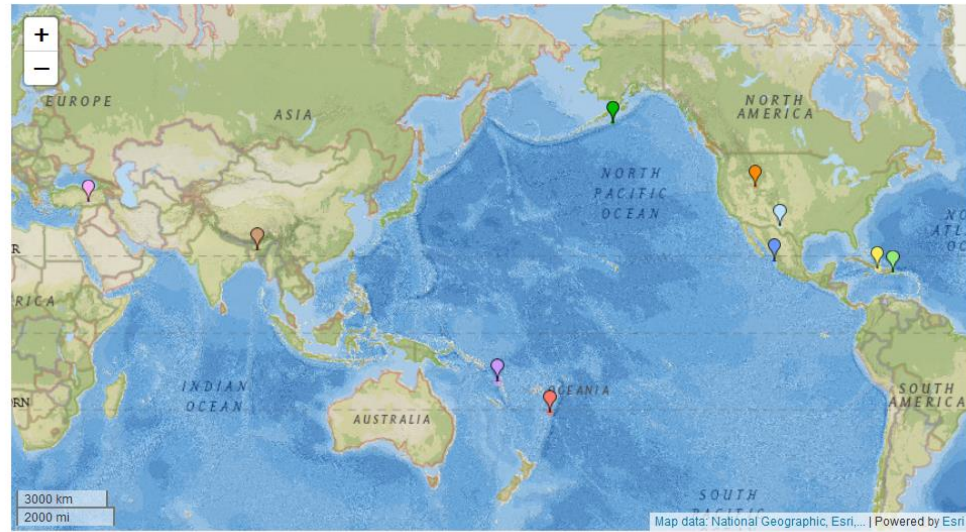

Today: [6.1 magnitude earthquake near Miaga, Bicol, Philippines](#)
Yesterday: [4.8 magnitude earthquake near Pāhala, Hawaii, United States](#)
Yesterday: [5.6 magnitude earthquake near Lelești, Gorj, Romania](#)

There have been: *(M1.5 or greater)*

118 earthquakes in the past 24 hours
 828 earthquakes in the past 7 days
 3,716 earthquakes in the past 30 days
 48,840 earthquakes in the past 365 days

The biggest earthquakes:

today: [6.1](#) in [Miaga, Bicol, Philippines](#)
 this week: [6.1](#) in [Kermadec Islands, New Zealand](#)
 this month: [7.8](#) in [Nurdaği, Gaziantep, Turkey](#)
 this year: [7.8](#) in [Nurdaği, Gaziantep, Turkey](#)

Today's Biggest Earthquakes

All recent earthquakes >

Earthquakes over 3.0 M within the last 24 hours

- 📍 **38 minutes ago** 3.2 magnitude, 3 km depth
[Perry, Utah, United States](#)
- 📍 **2 hours ago** 5.5 magnitude, 16 km
[Bombaropolis, Nord-Ouest, Haiti](#)
- 📍 **3 hours ago** 3.9 magnitude, 115 km
[Salvaleón de Higüey, La Altagracia, D...](#)
- 📍 **3 hours ago** 3.0 magnitude, 31 km
[Alaska Peninsula](#)
- 📍 **4 hours ago** 4.1 magnitude, 14 km
[Palmar de Cuautla, Nayarit, Mexico](#)
- 📍 **4 hours ago** 5.6 magnitude, 36 km
[Port-Olry, Sanma, Vanuatu](#)
- 📍 **4 hours ago** 4.3 magnitude, 16 km
[Sincik, Adiyaman, Turkey](#)
- 📍 **4 hours ago** 3.0 magnitude, 7 km d
[Van Horn, Texas, United States](#)
- 📍 **5 hours ago** 4.3 magnitude, 64 km
[Chhatak, Sylhet, Bangladesh](#)
- 📍 **6 hours ago** 4.9 magnitude, 85 km
[South Pacific Ocean](#)
- 📍 **6 hours ago** 4.4 magnitude, 524 km