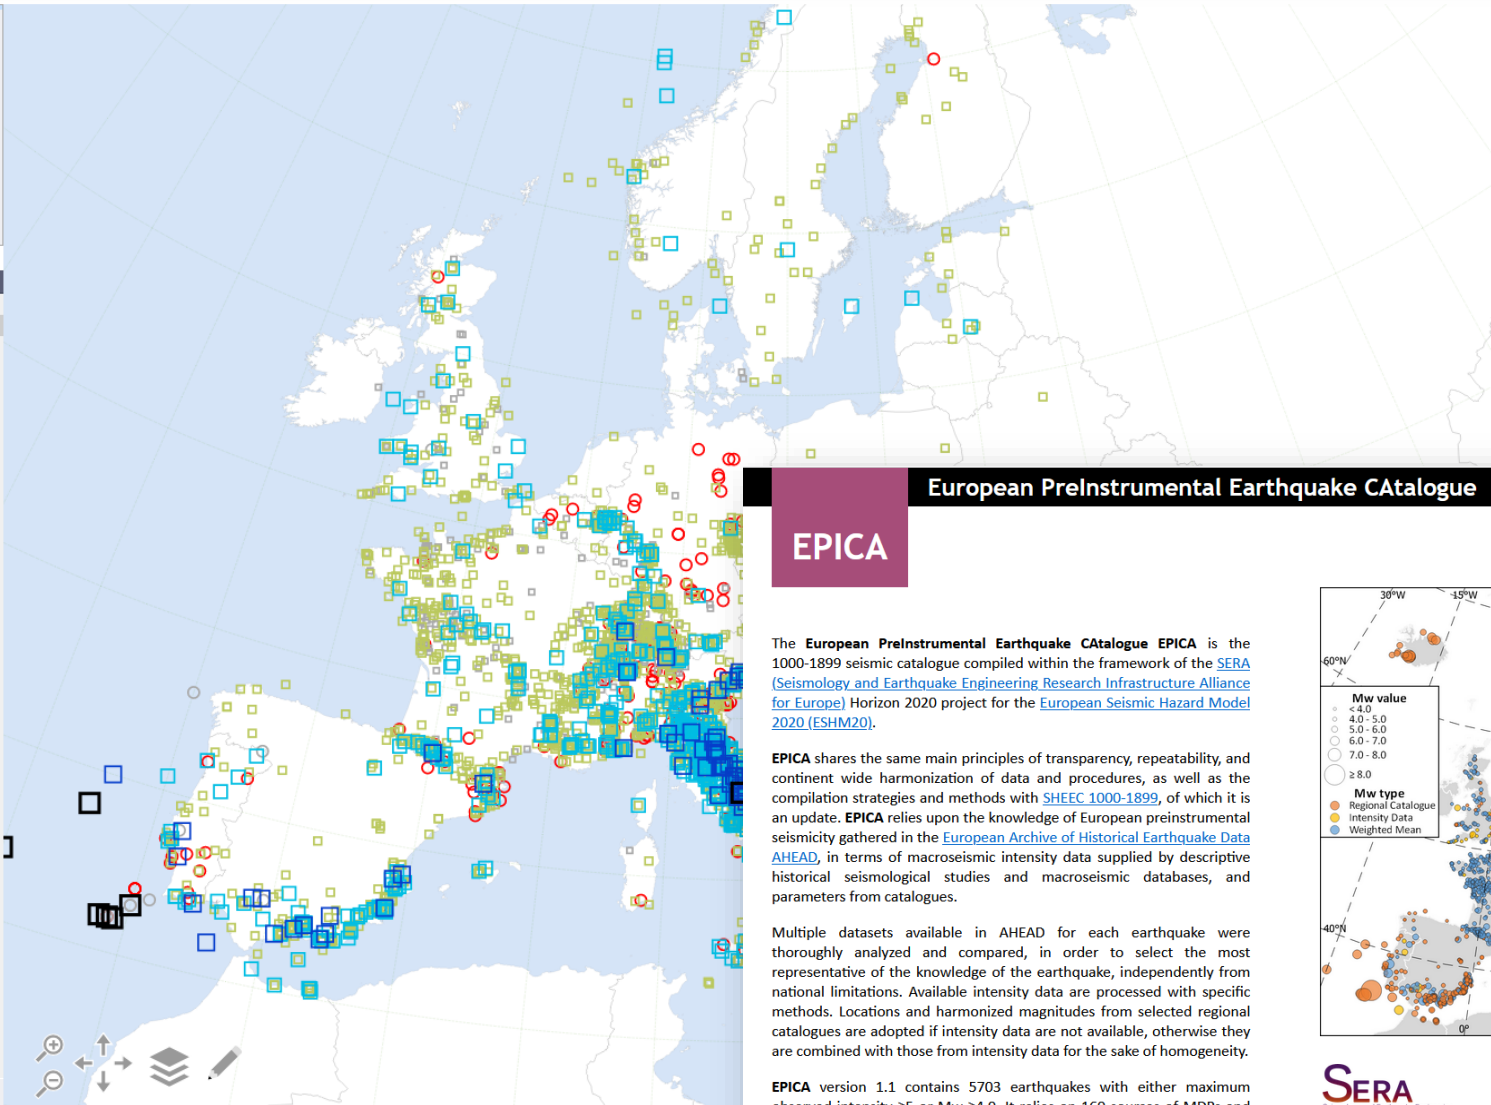

Custom filters | Predefined filters | Geographical filters

Year min 1000 max 1899

No. of MDPs min 0 max 1517

- ☒ extra large
- ☒ large
- ☒ medium
- ☒ small
- ☒ very small
- ☒ not determined
- ☒ fake

Date	Epicentral area	Info
1000	YUGOSLAVIA	
1000-03-29	HAINAUT (CHARLEROI ?)	
1000-03-29	Yugoslavia	
1001	Verona	
1004	Padoue	
1005	Arezzo	
1005	Cassino	
1009	Offshore Portugal	
1010-01	Istanbul TR	
1010-03-09	Istanbul TR	
1011	Riesengebirge	
1012	Lunebourg Halle	
1013-11-18 12	PAYS DE LIEGE (LIEGE ?)	
1014	Angouleme	
1016	Cracovie	
1017	[Lisboa]	
1019-04-01	Benevento	
1020	Roma	
1021-05-12	Hongrie	
1021-05-12	Bâle, Valais, Autriche, Styrie	
1021-05-12 16	SOUABE (W. MEMMINGEN ?)	
1024	Andalucia	
1026-12-04	Istanbul TR	
1032-08-13	Haute-Saxe	
1032-08-13 17.45	Istanbul TR	
1033-03-06 07.15	Istanbul TR	
1033-03-06 07.15	Istanbul TR	

6205 earthquakes in the archive

EPICA European Preinstrumental Earthquake Catalogue

The **European Preinstrumental Earthquake Catalogue EPICA** is the 1000-1899 seismic catalogue compiled within the framework of the [SERA (Seismology and Earthquake Engineering Research Infrastructure Alliance for Europe)](#) Horizon 2020 project for the [European Seismic Hazard Model 2020 (ESHM20)](#).

EPICA shares the same main principles of transparency, repeatability, and continent wide harmonization of data and procedures, as well as the compilation strategies and methods with [SHEEC 1000-1899](#), of which it is an update. EPICA relies upon the knowledge of European preinstrumental seismicity gathered in the [European Archive of Historical Earthquake Data AHEAD](#), in terms of macroseismic intensity data supplied by descriptive historical seismological studies and macroseismic databases, and parameters from catalogues.

Multiple datasets available in AHEAD for each earthquake were thoroughly analyzed and compared, in order to select the most representative of the knowledge of the earthquake, independently from national limitations. Available intensity data are processed with specific methods. Locations and harmonized magnitudes from selected regional catalogues are adopted if intensity data are not available, otherwise they are combined with those from intensity data for the sake of homogeneity.

EPICA version 1.1 contains 5703 earthquakes with either maximum observed intensity ≥ 5 or $M_w \geq 4.0$. It relies on 160 sources of MDPs and 39 regional catalogues selected from AHEAD. Parameters are newly assessed from MDPs with harmonized procedures for 3297 earthquakes.