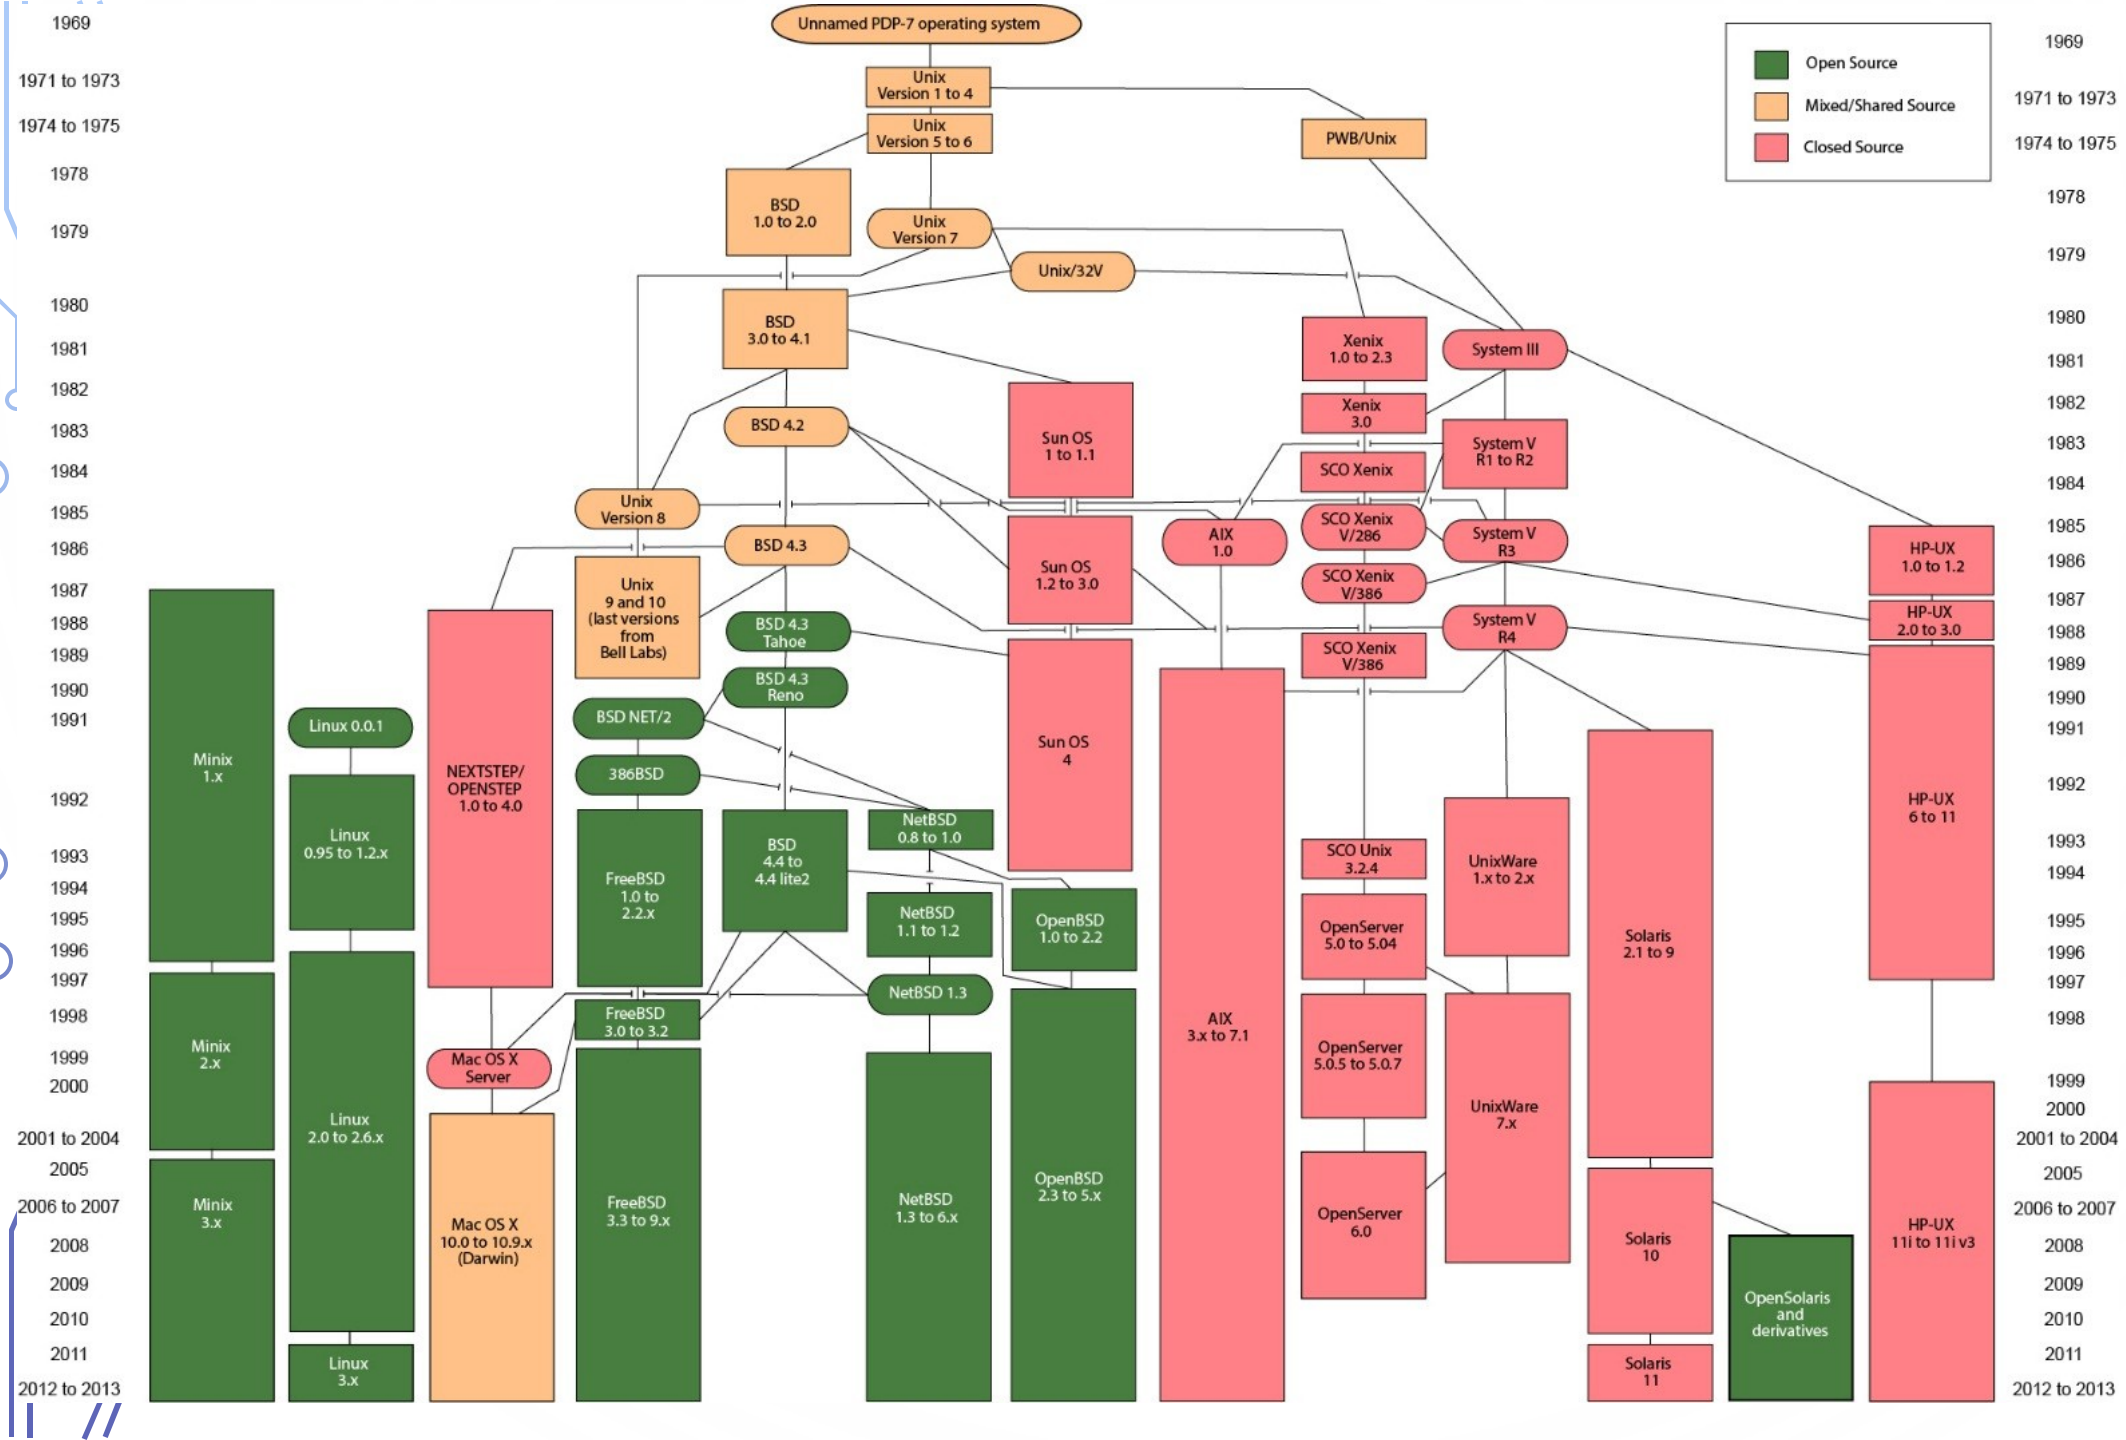

-
-
-
-
-
-
-
-

PERSONALITY

3D PRINT

AGREEABLENESS

Agreeableness measures the extent of a robot's warmth and kindness. The more agreeable the robot is, the more likely they are to be trusting, helpful and compassionate. Disagreeable robots are cold and suspicious of others and less likely to cooperate.