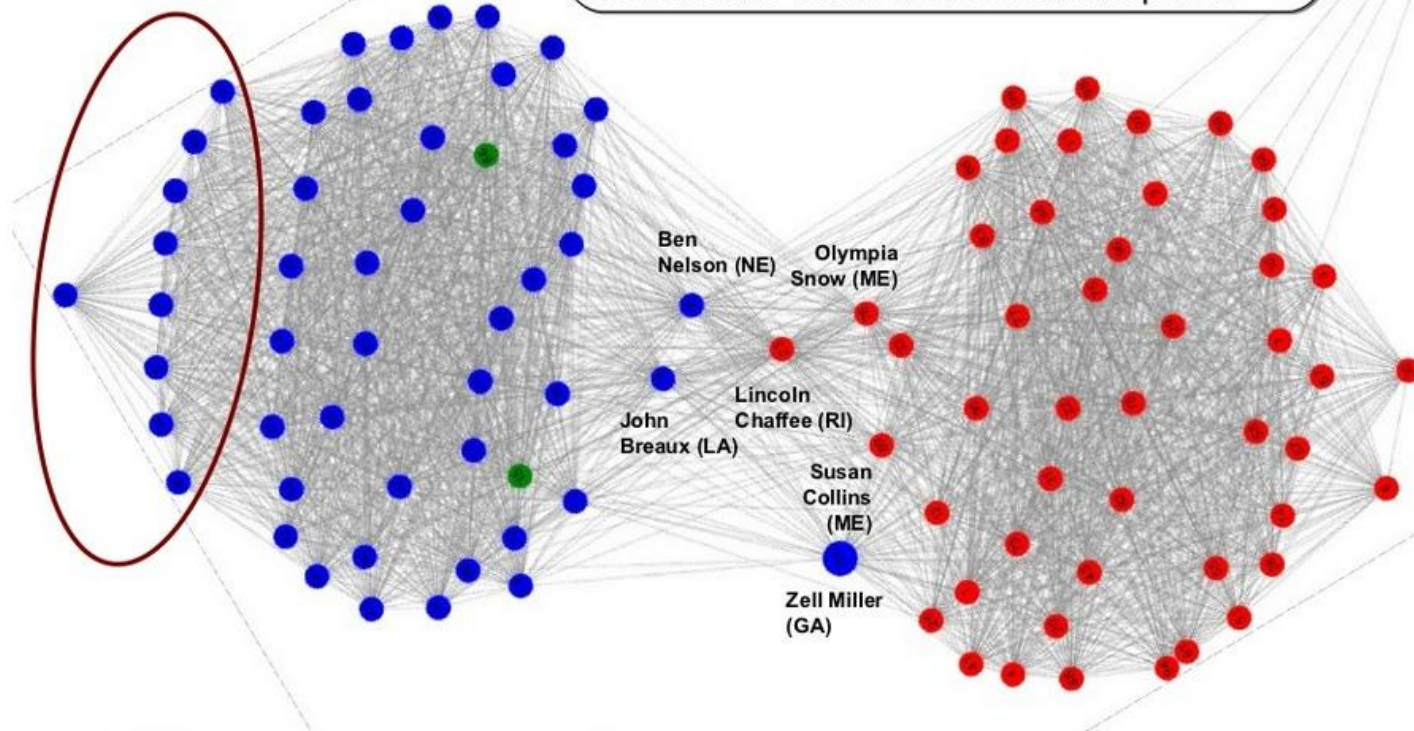

January 3, 2001 to January 3, 2003

September 11 attacks. Iraq war resolution.
Strong party unity with slight fracture in Dem
"liberal" wing. Movement in the middle, with
Liberal Repubs moving towards Dems, and
conservative Dems move toward Repubs..

Jessee
Helms (NC)