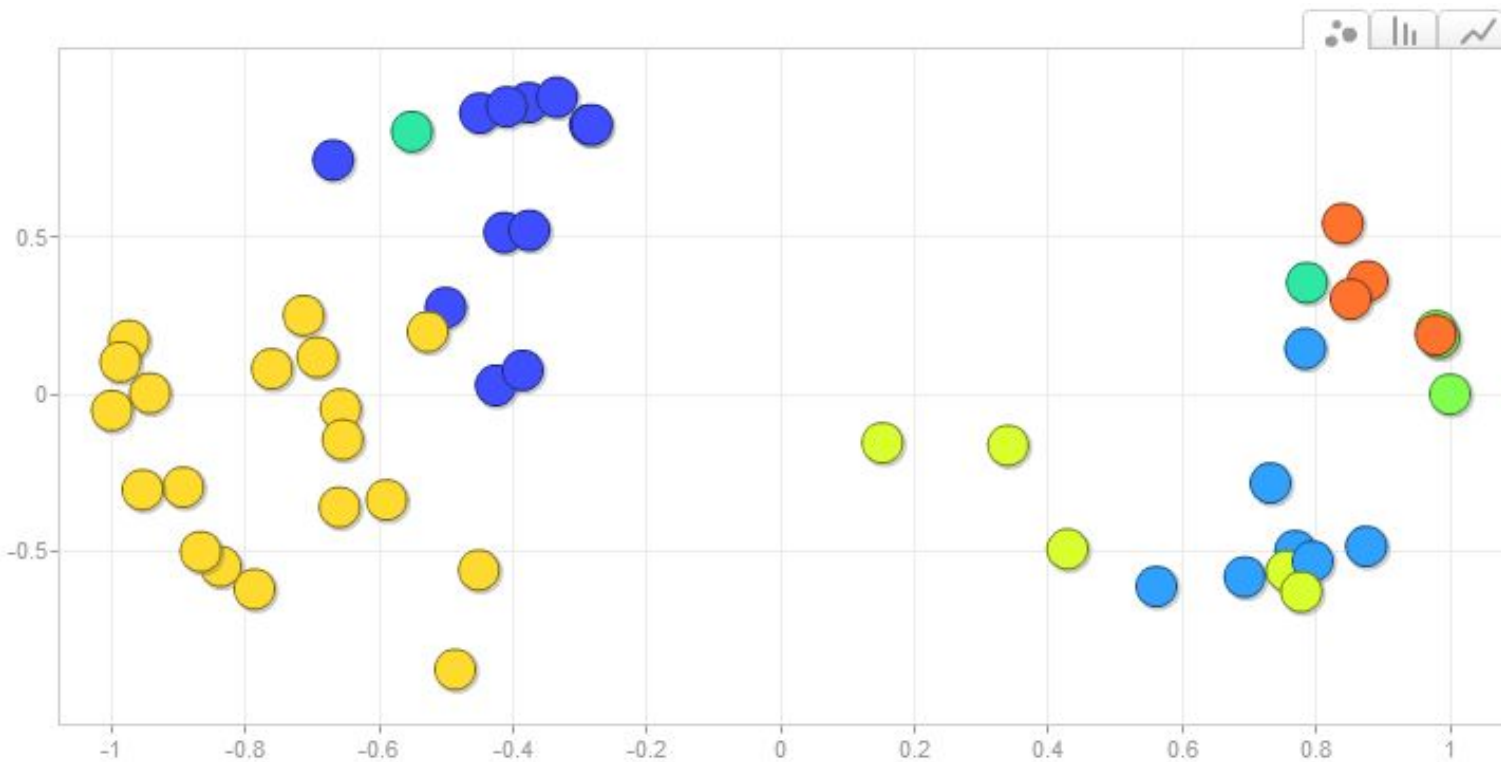

Color

Strana

- 01_ODS
- 02_TOP 09
- 03_TOP 09 09/NEZAŘAZENÝ
- 04_SZ
- 05_KDU-ČSL
- 06_ČSSD
- 07_KSČM

Size

Same size

Select

- ☐ Ander
- ☐ Beran
- ☐ Blaha
- ☐ Blažek
- ☐ Bohuňovská
- ☐ Borecký
- ☐ Býček