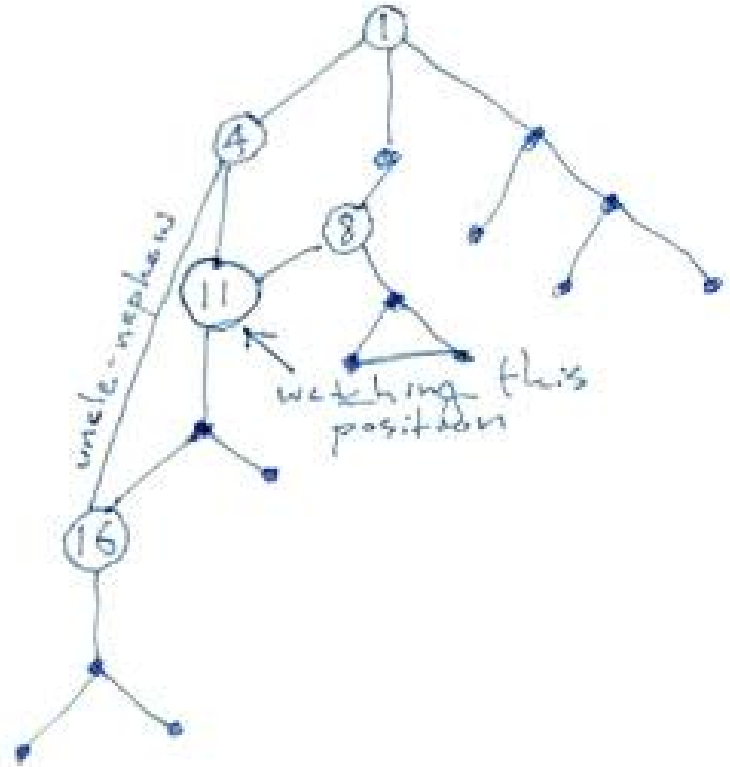

MINIMUM Z TEORIE GRAFŮ

uzel: bod

MINIMUM Z TEORIE GRAFŮ

uzel: bod

hrana: linka mezi body

MINIMUM Z TEORIE GRAFŮ

uzel: bod

hrana: linka mezi body

komponenta: část grafu, propojená pouze navzájem

January 3, 2001 to January 3, 2003

September 11 attacks. Iraq war resolution.
Strong party unity with slight fracture in Dem
"liberal" wing. Movement in the middle, with
Liberal Repubs moving towards Dems, and
conservative Dems move toward Repubs..