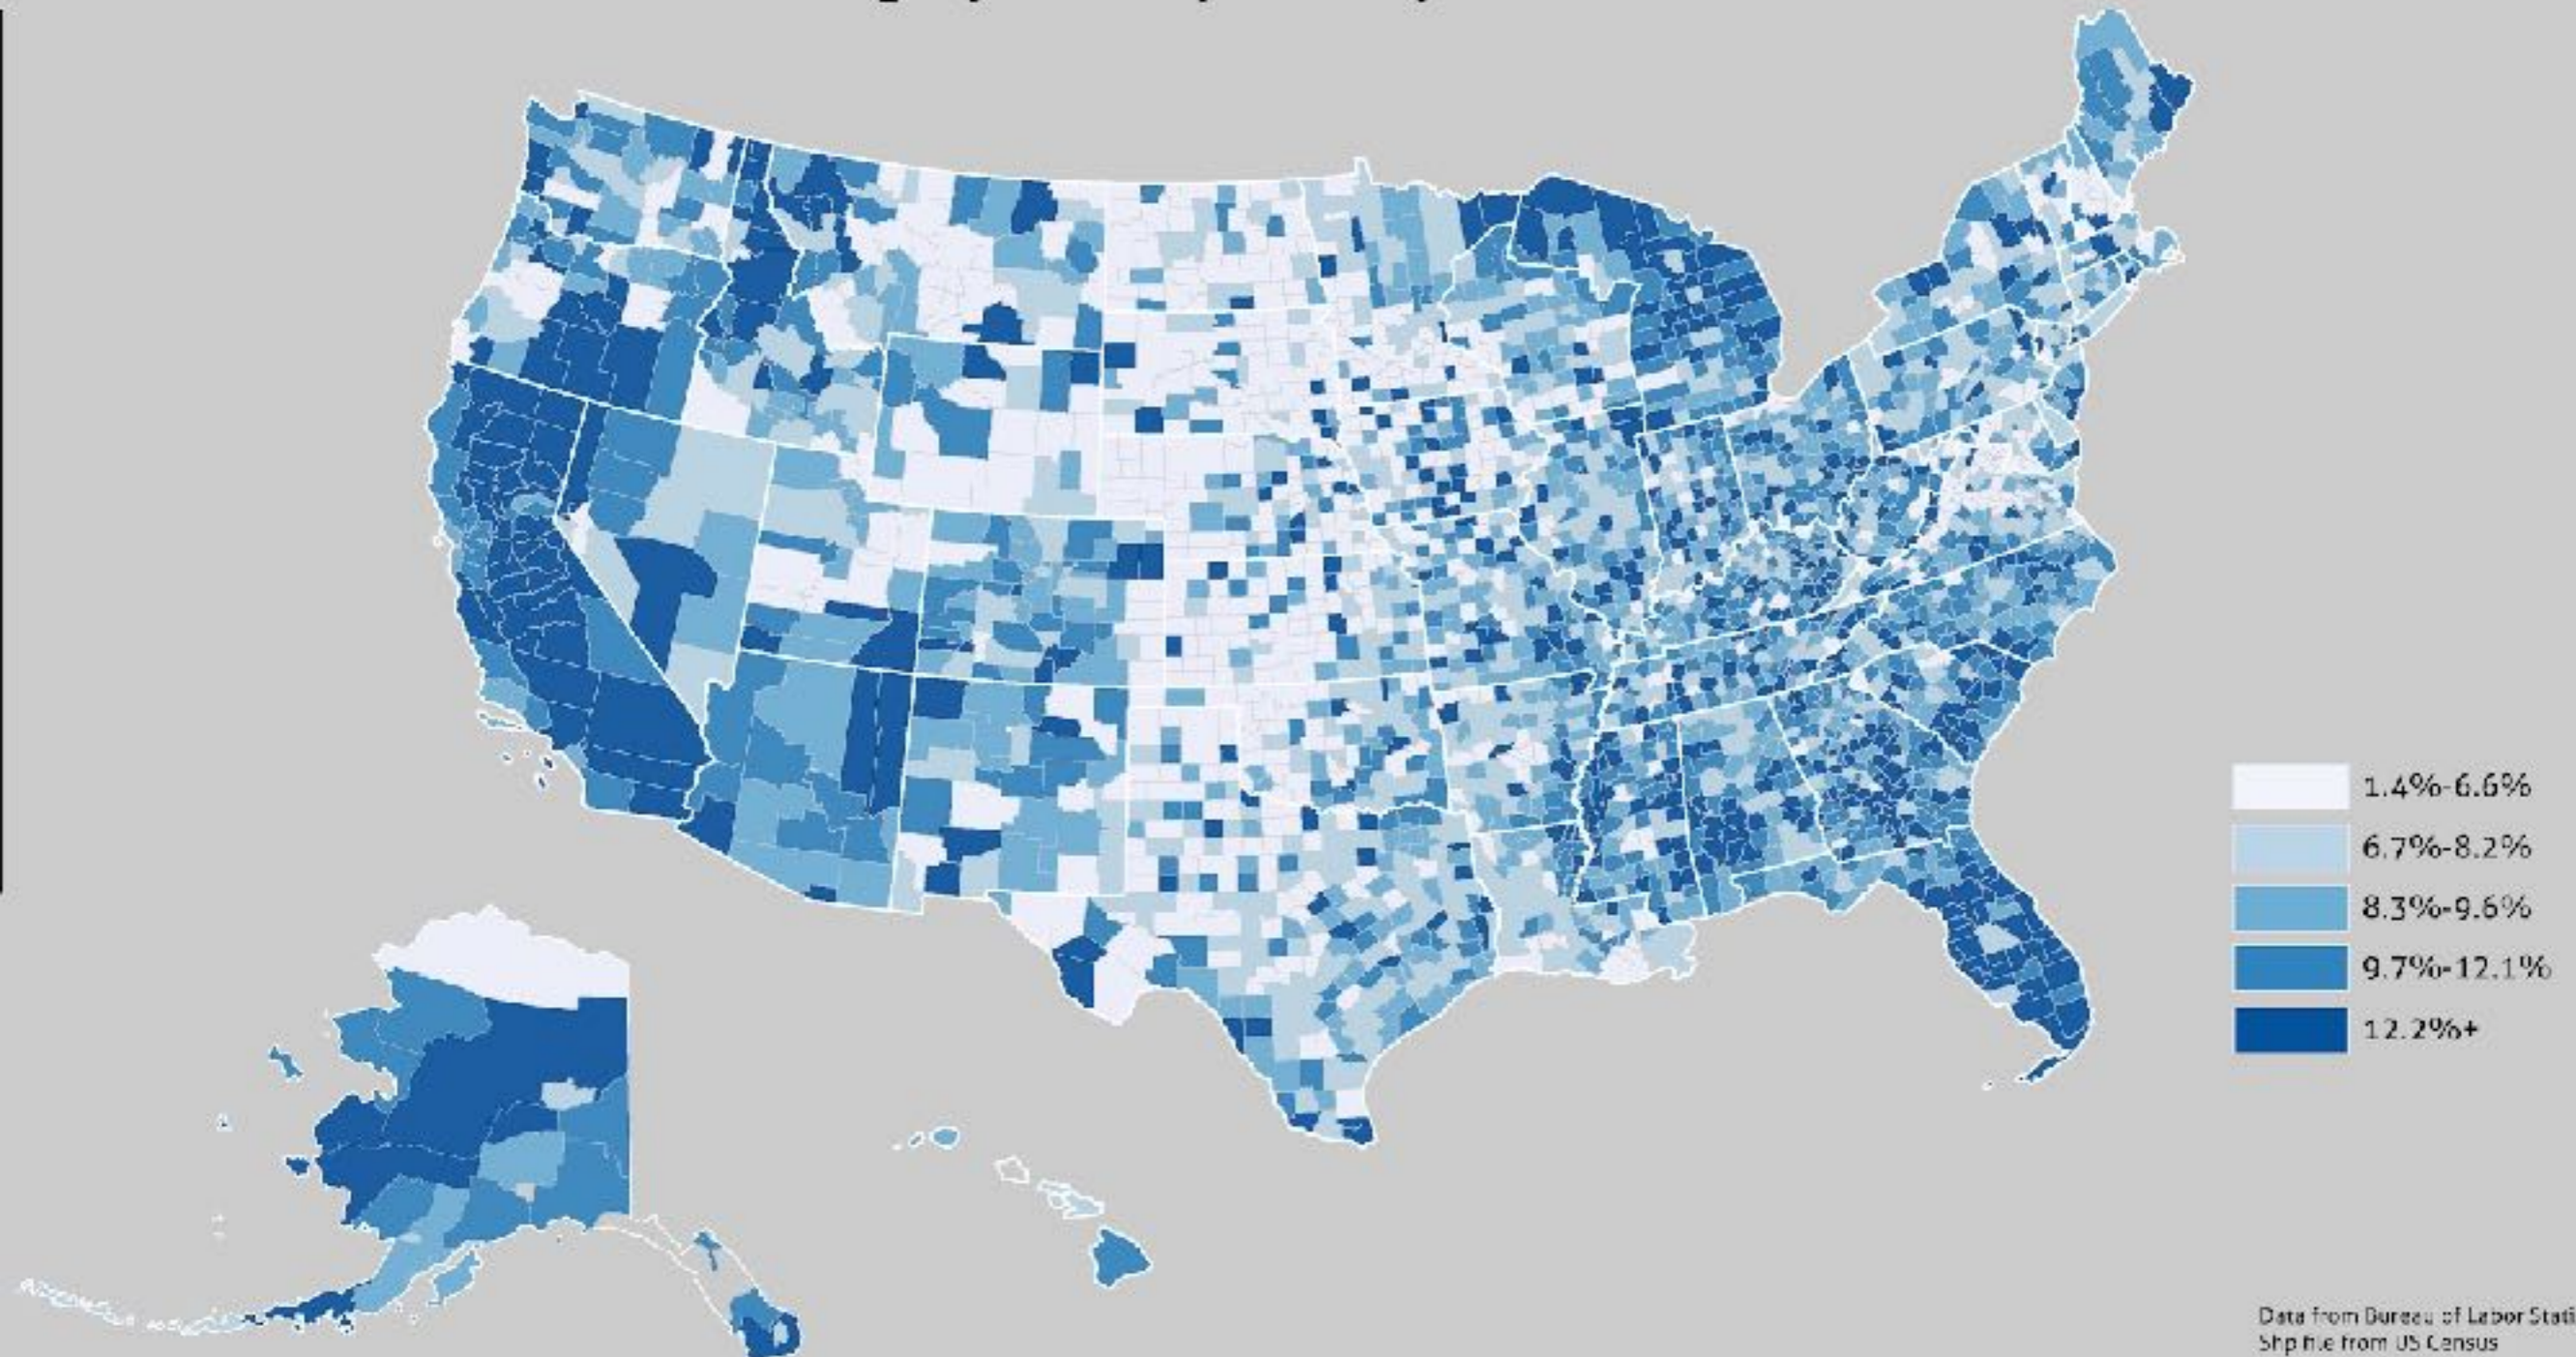

# Chroplety

Unemployment by County: Nov 2010–Dec 2011