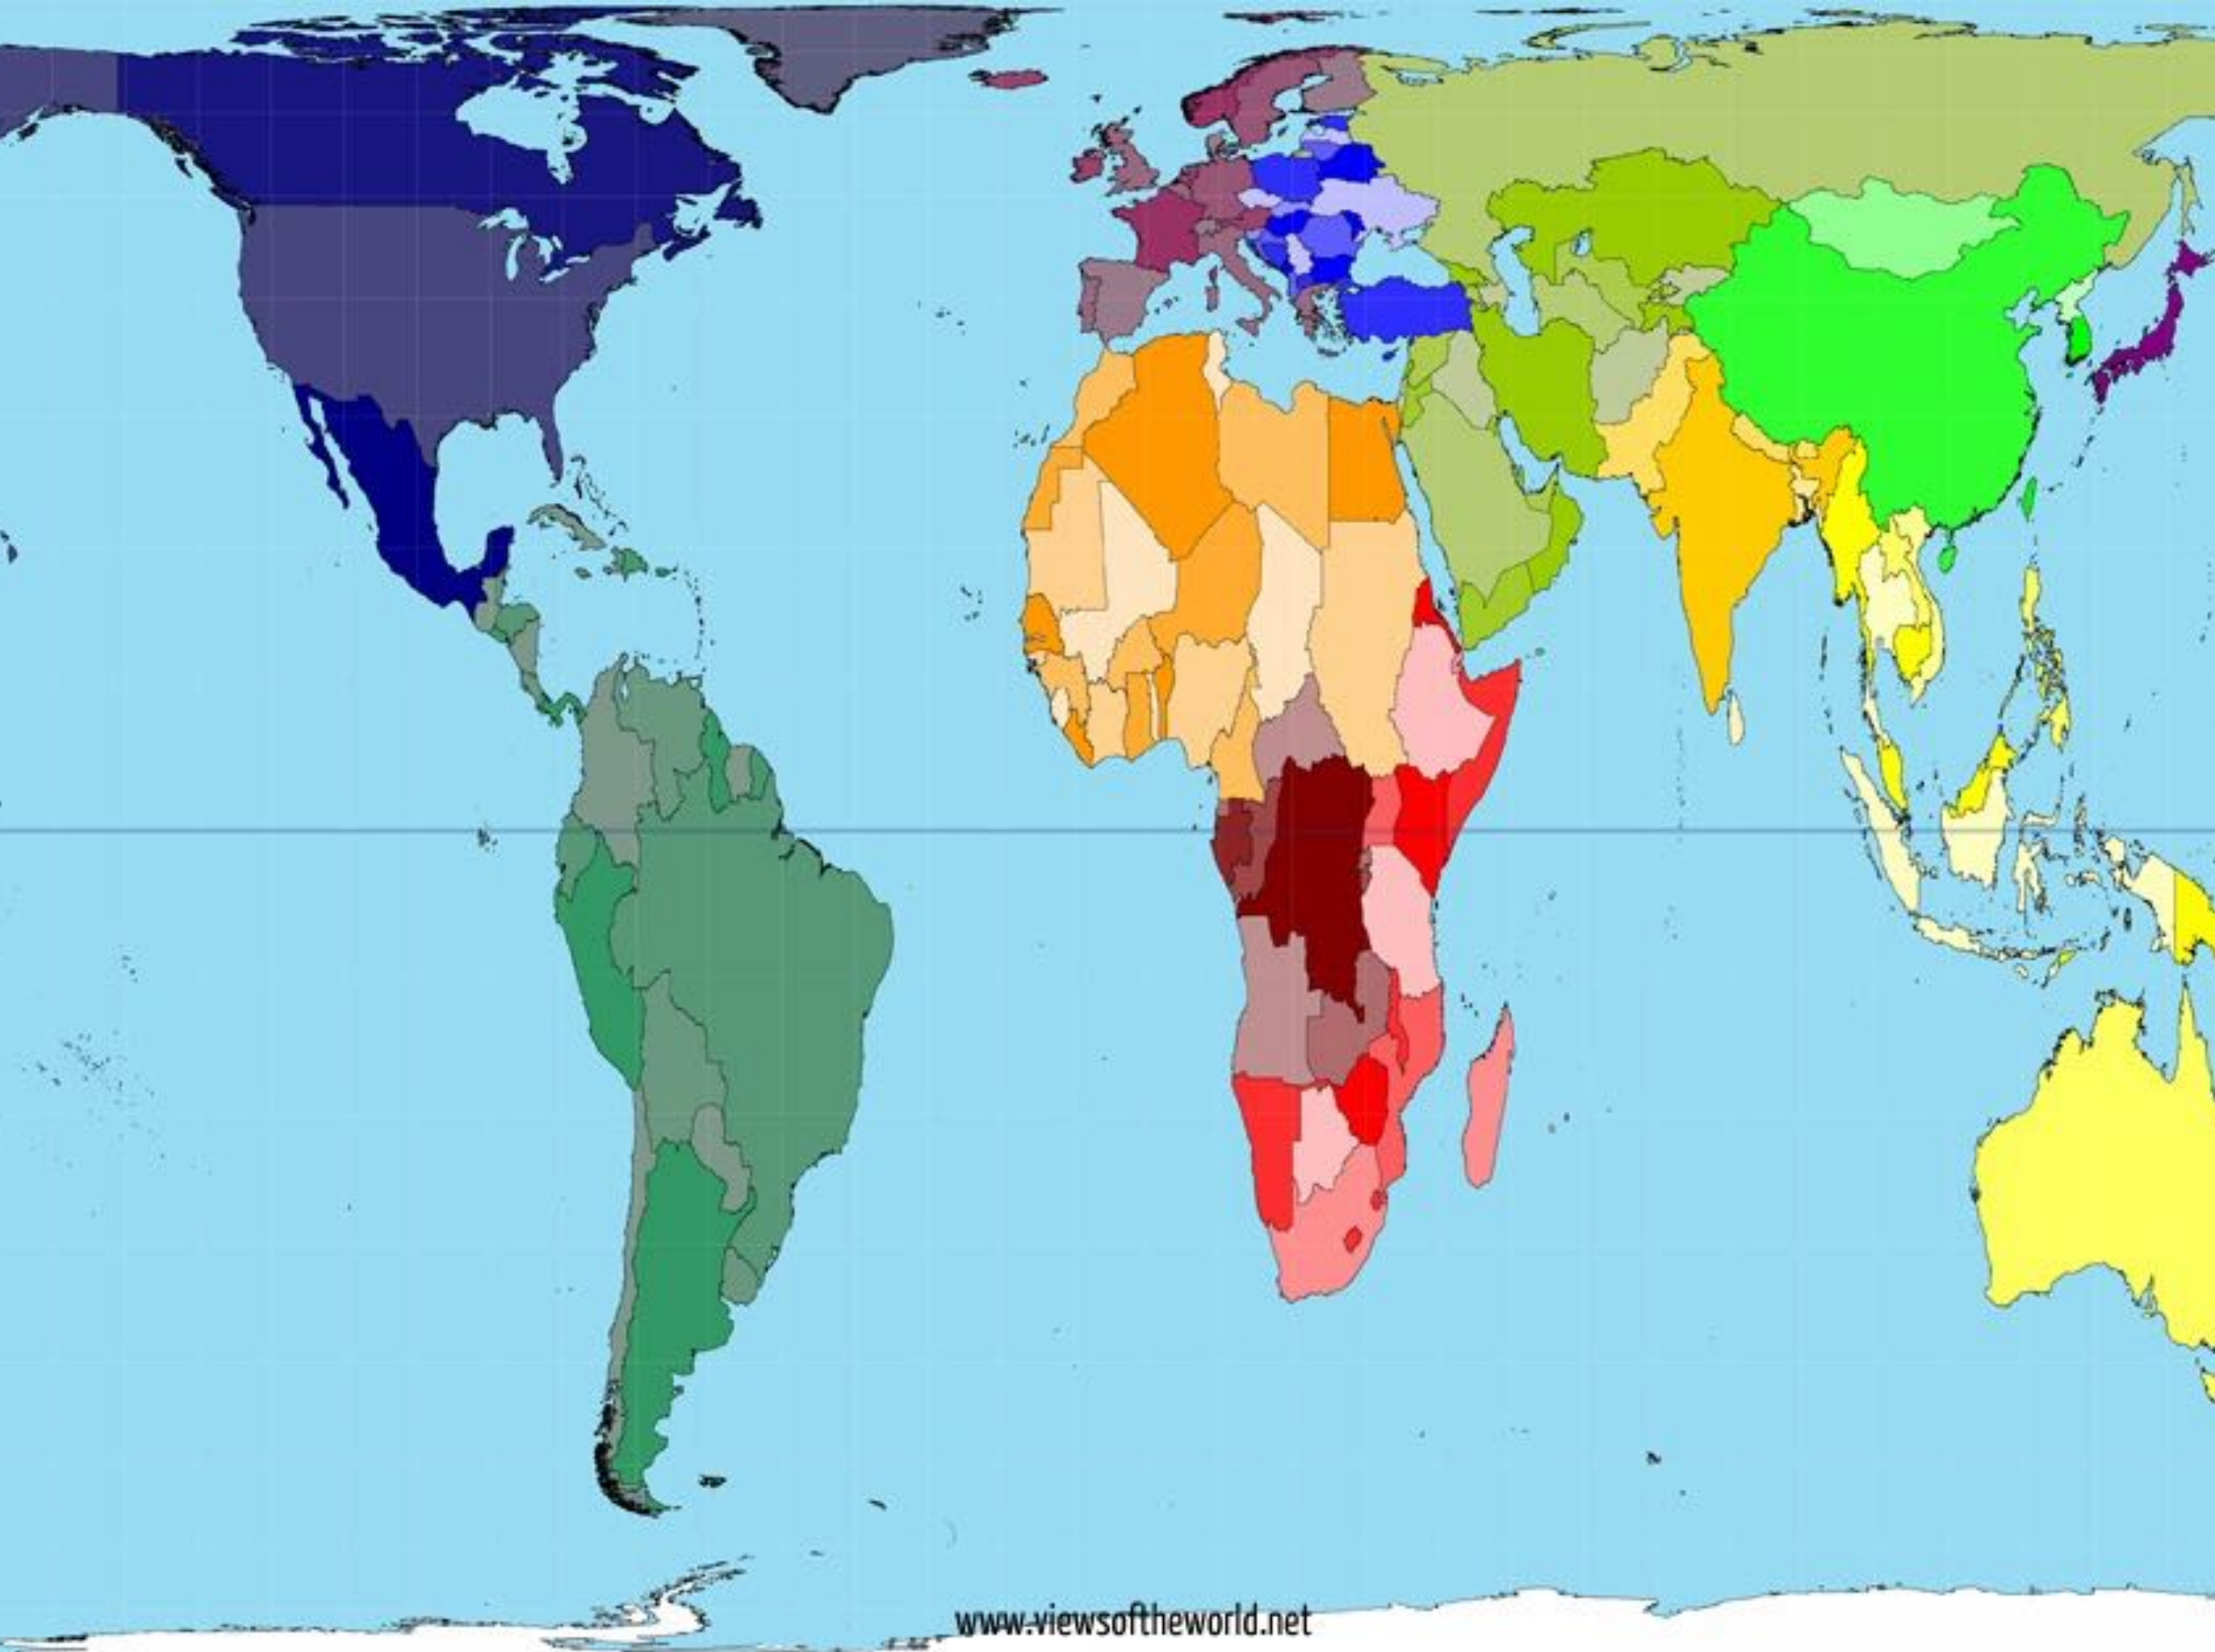

# This Map of the World Just Won Japan's Prestigious Design Award

OCTOBER 28, 2016 / JOHNNY / 18 COMMENTS

The 2016 [Good Design Award](#) results were announced recently with awards going to over 1000 entries in several different categories. But the coveted Grand Award of Japan's most well-known design award, given to just 1 entry, was announced today. Last year the winner was a personal mobility chair and the year before that it was a robotic arm. This year, the grand prize went to [a world map](#).