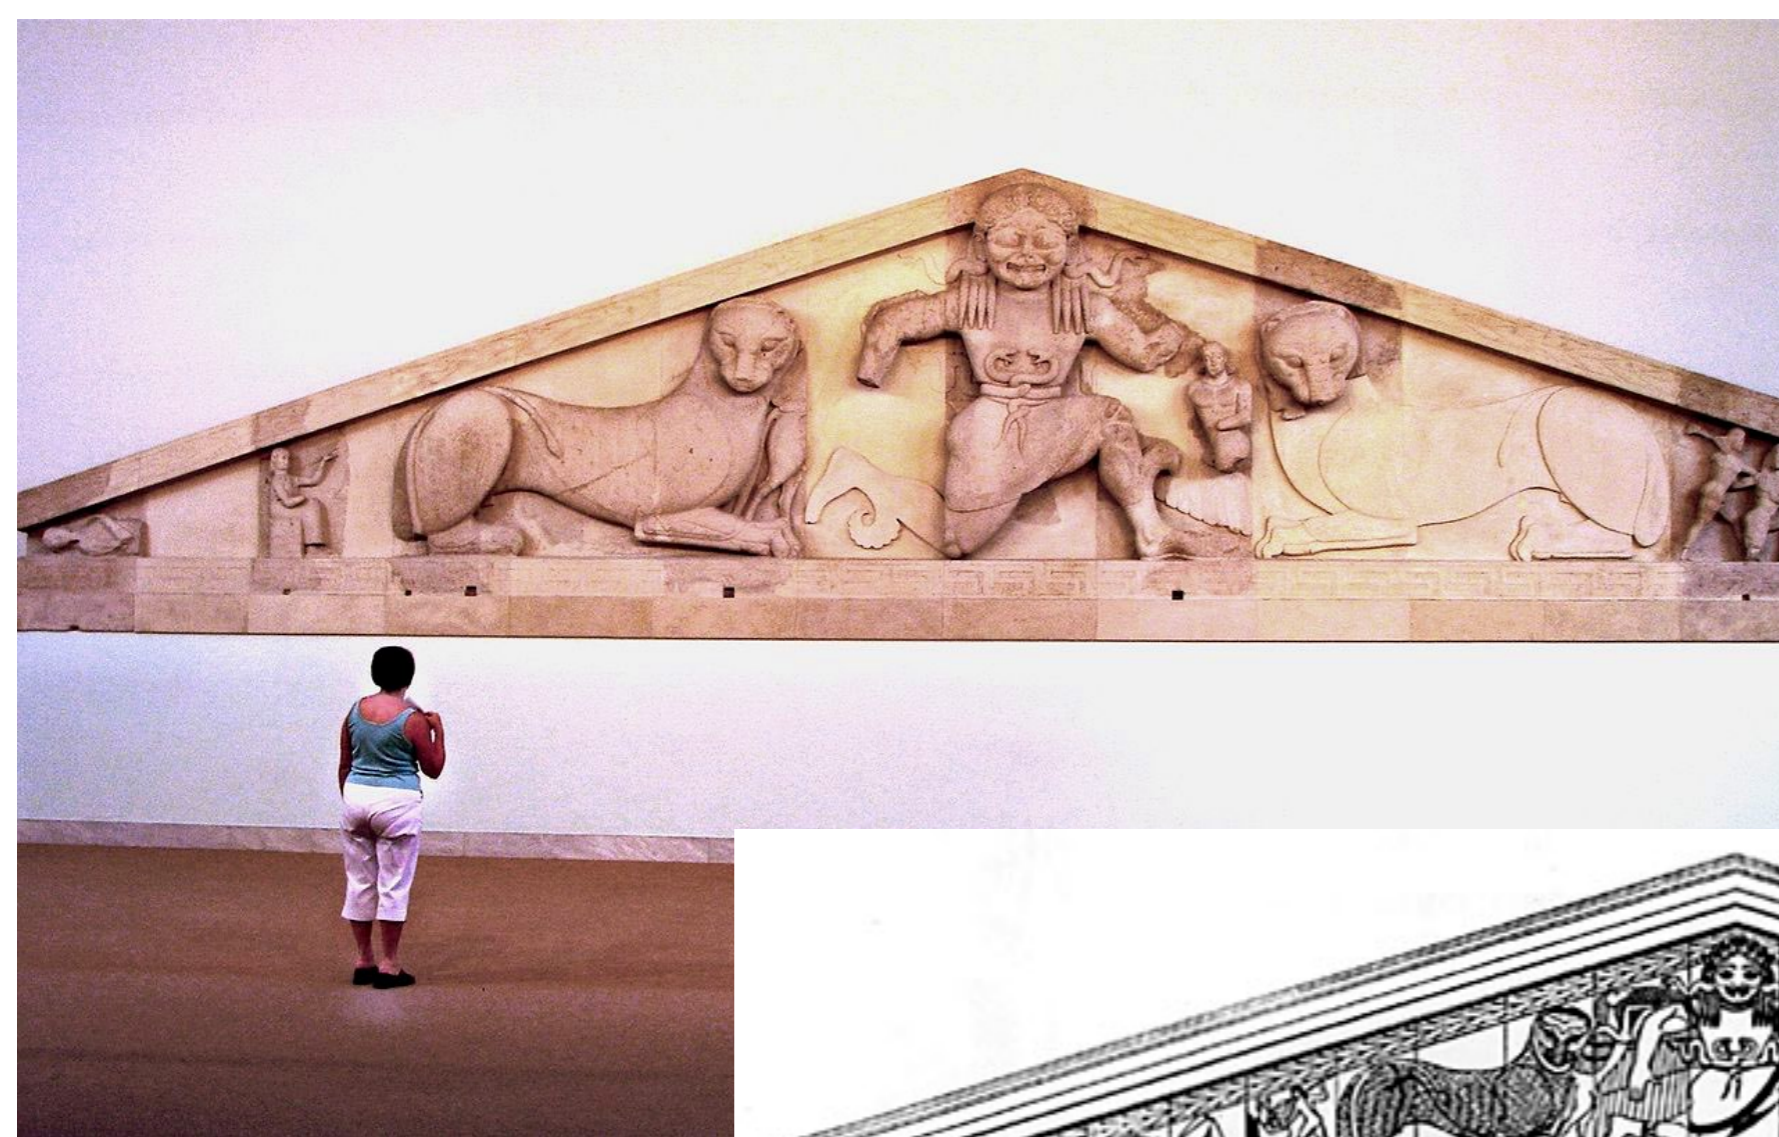

540-530

530-520

510-500

500-480

This is quite an old meme; one might even say it's archaic

Moschophoros (calf-bearer), the Athenian Acropolis,
ca. 560 BCE, 1.65m (originally)

ΖΕΜΑΦΡΑΡΙΚΛΕΙΑΣ
ΚΟΡΕΚΕΚΛΕΣΟΜΑΙ
ΑΙΕΙΑΜΤΙΛΑΜΟ
ΓΑΡΑΘΕΟΝΤΟΥΤΟ
ΛΑΧΟΣΟΜΟΜΑ

gettyimages®
DEA / G. DAGLI ORTI

The Piraeus Apollo, Athens
(possibly from Delos), ca. 530 BCE, 1.92m.

The temple of Artemis,
Corfu, ca. 580 BCE

Terracotta aryballos (oil flask)
Signed by Nearchos as potter,
ca. 570 B.C., Attic
Terracotta; black-figure, ca. 8 cm)