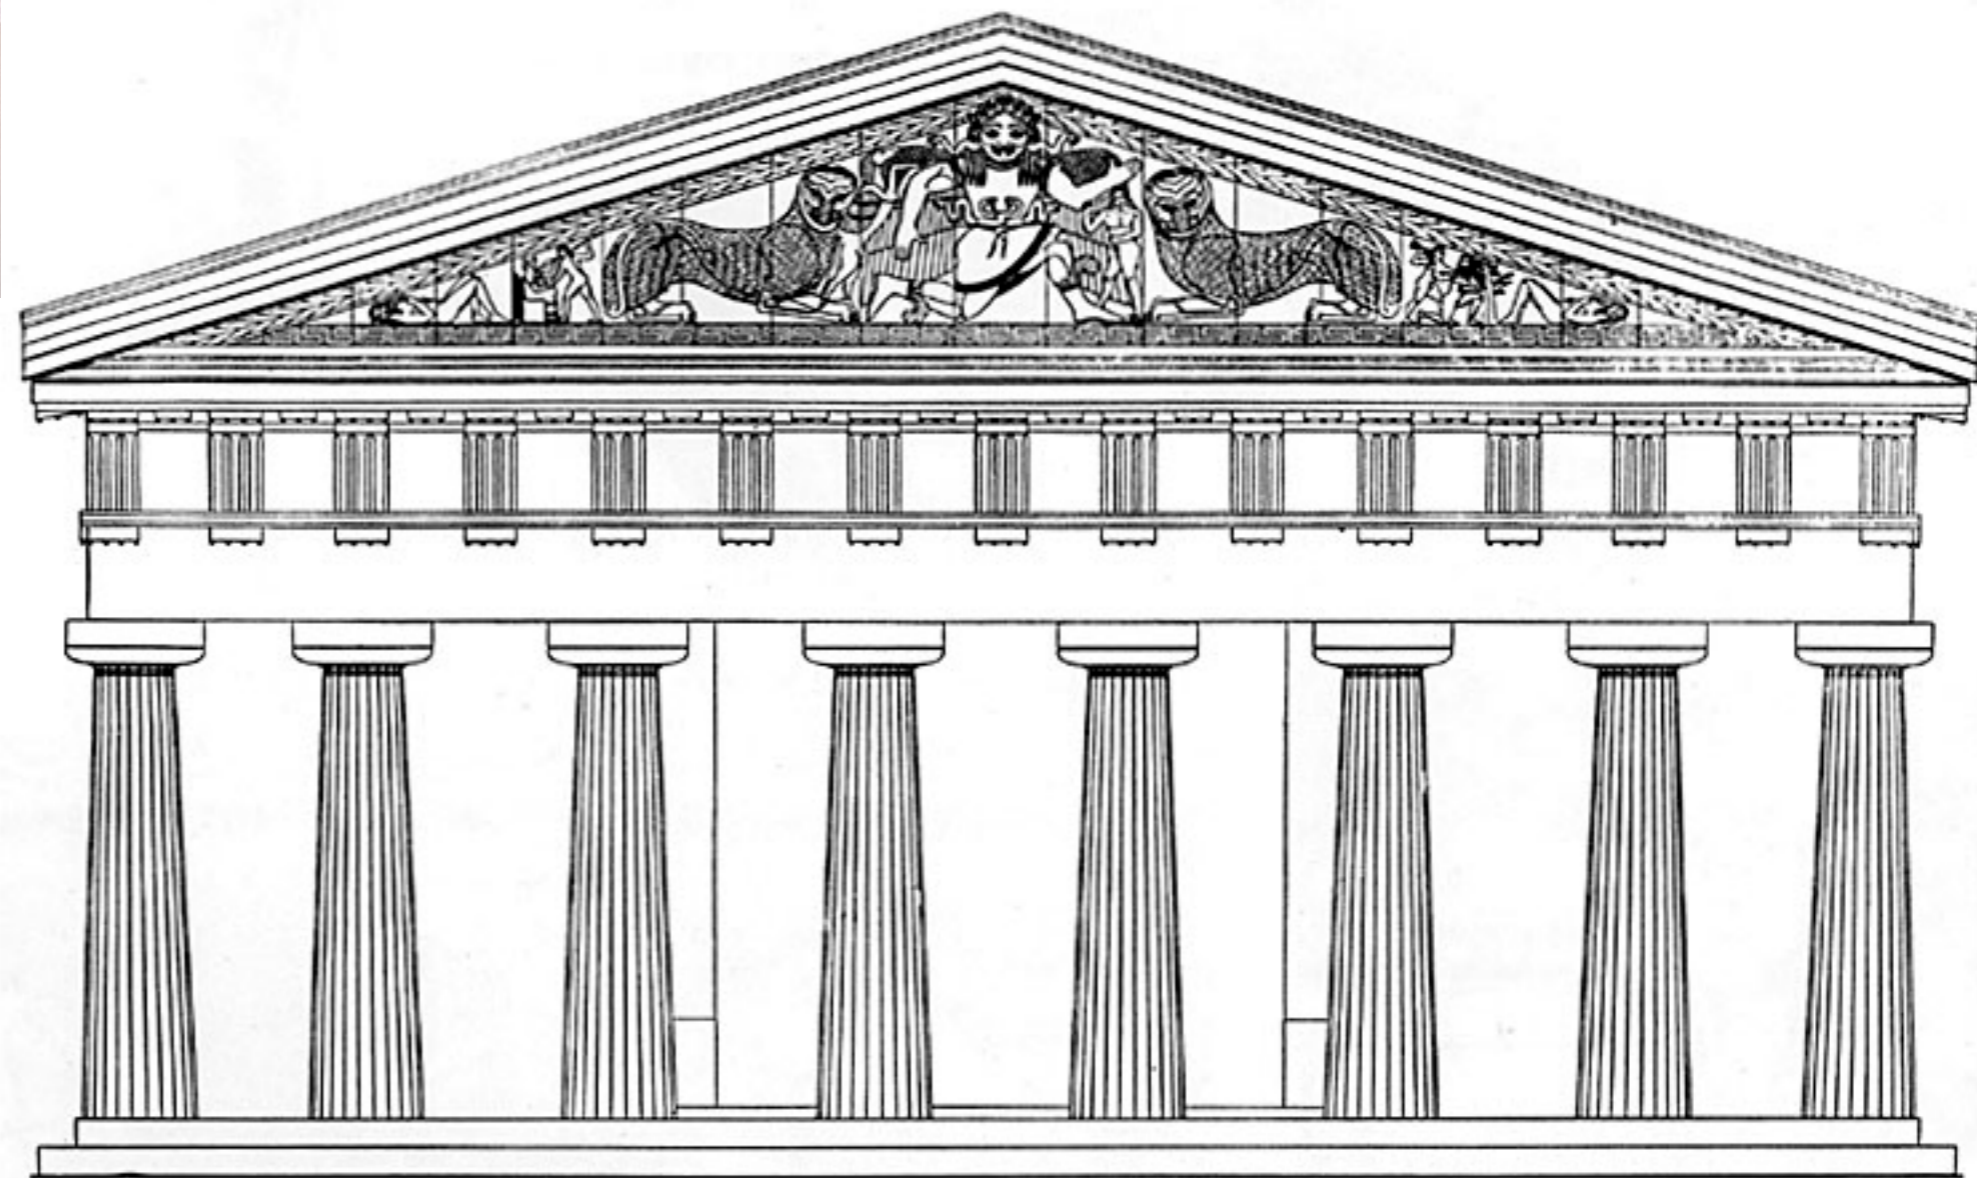

gettyimages®
DEA / G. DAGLI ORTI

The Piraeus Apollo, Athens
(possibly from Delos), ca. 530 BCE, 1.92m.

The temple of Artemis,
Corfu, ca. 580 BCE

Terracotta aryballos (oil flask)
Signed by Nearchos as potter,
ca. 570 B.C., Attic
Terracotta; black-figure, ca. 8 cm)