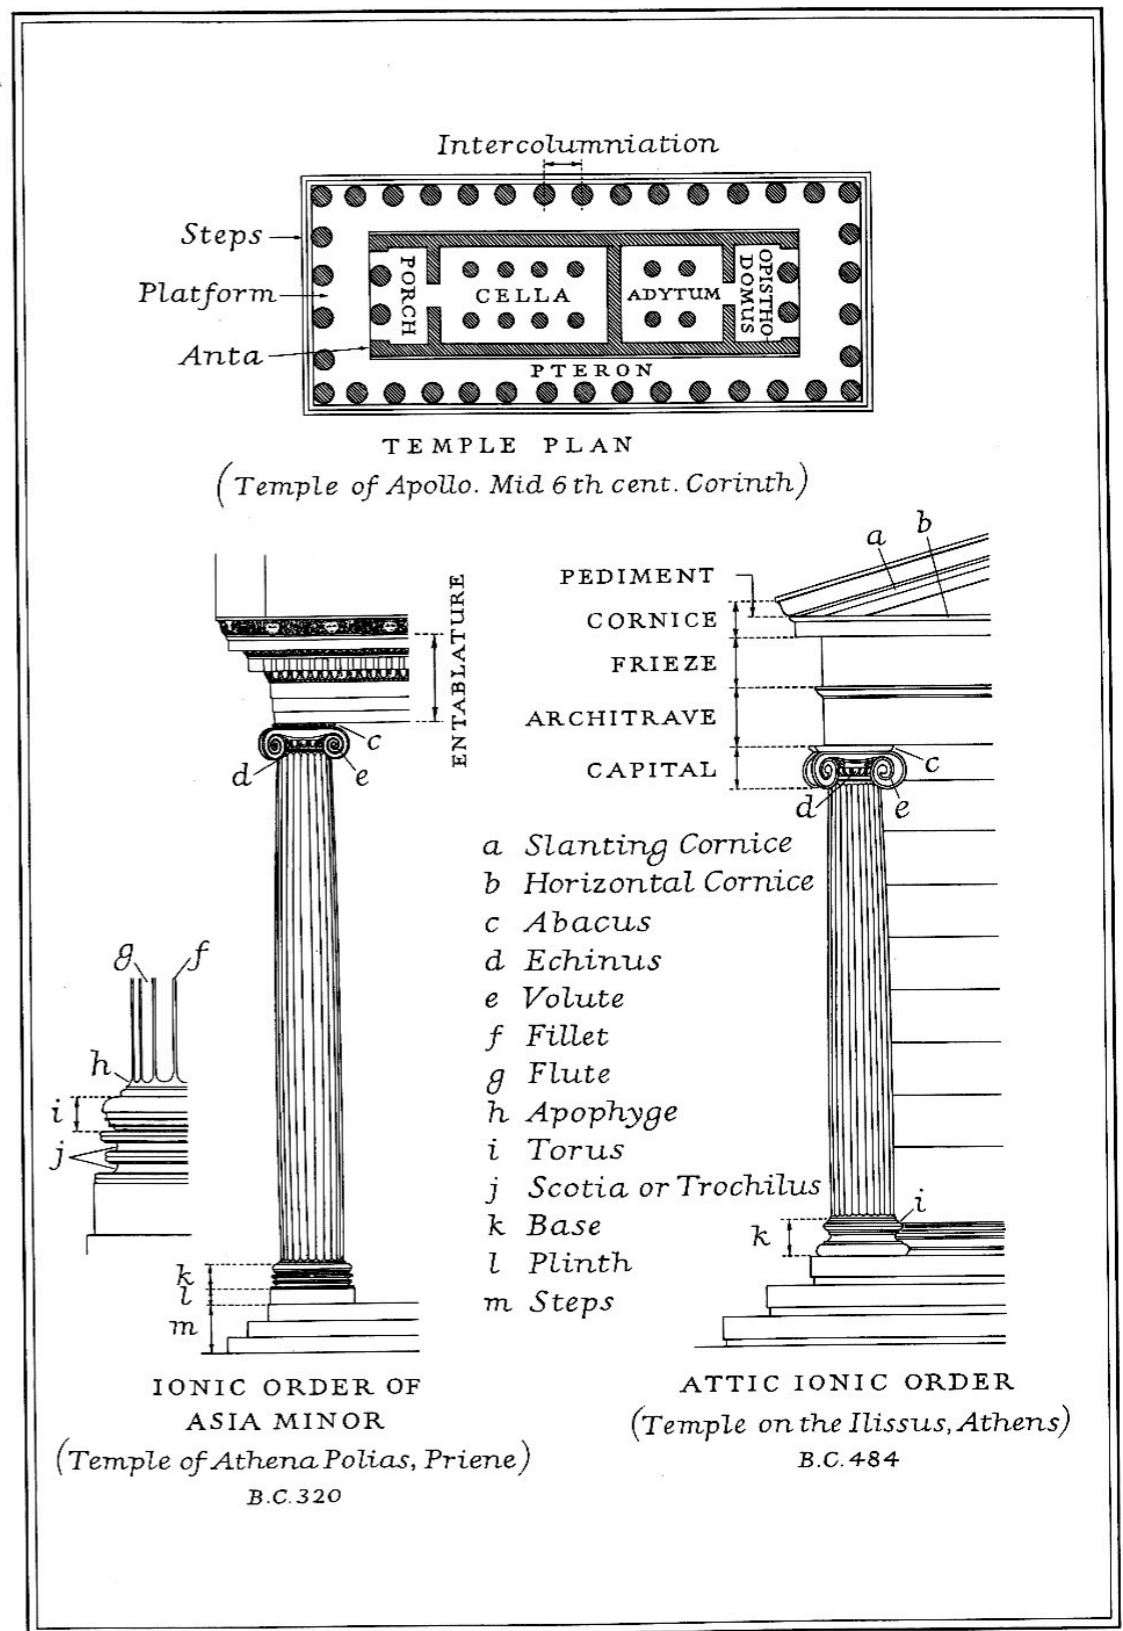

THE GREEK WORLD

The Proto and early-geometric period

khanacademy.org

The Dipylon Amphora, mid-8th century BC, National Archaeological Museum, Athens.

Terracotta krater
(the Hirschfeld Workshop)
Period: Geometric
Date: ca. 750–735 B.C.
Medium: Terracotta
Dimensions: 108 cm

Terracotta amphora
Period: Geometric
Date: 8th century BC
Medium: Terracotta
Dimensions: 68 cm

Bronze horse
Period: Geometric
Date: 8th century B.C.
Medium: Bronze
Dimensions: 17 x 13 x 3 cm

Statuette of a deer
nursing her fawn
Geometric Period
8th century B.C.

Aryballos

Alabastron

Pyxis

Loutrophoros

Temple of Hephaestus, Athens, 5th ct. BCE (Doric, peripteral)

Hand drawing recommended.

DORIC ORDER

IONIC ORDER