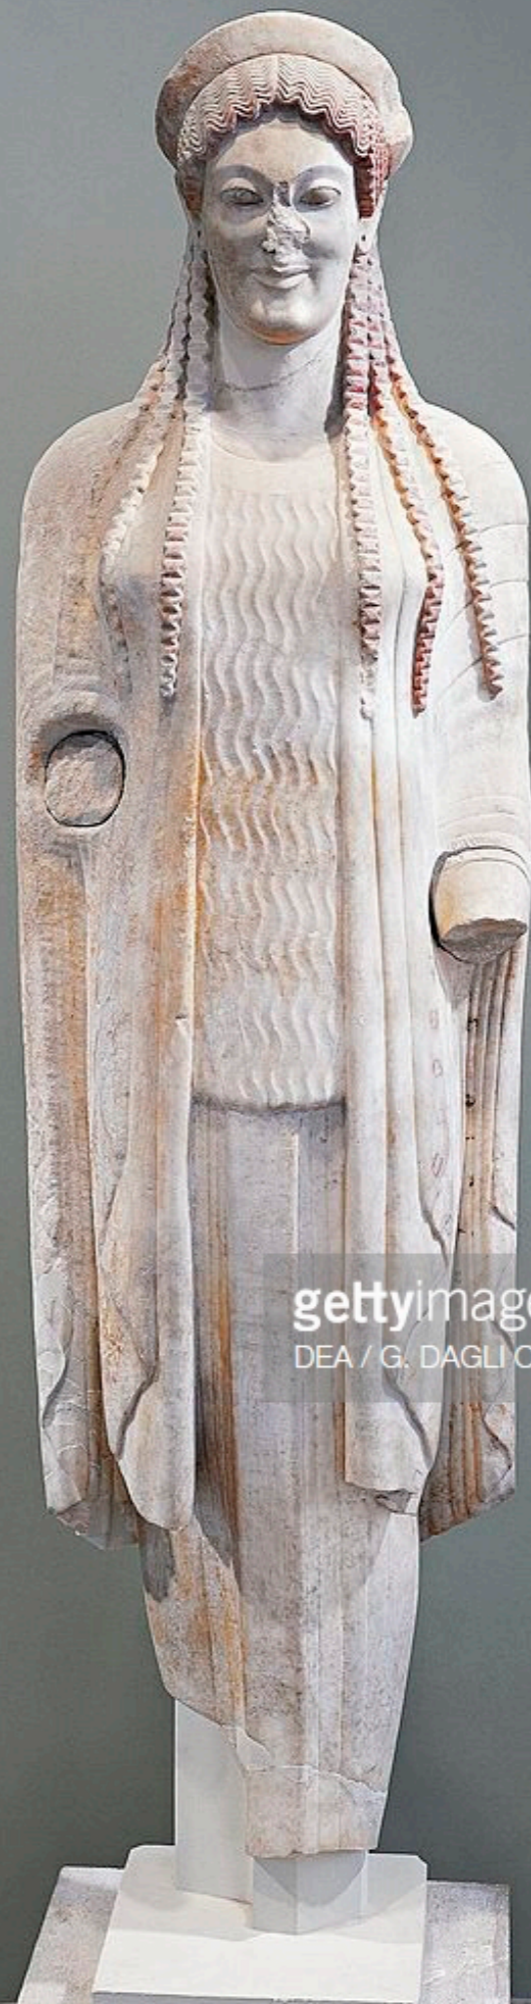

THE GREEK WORLD

The Proto and early-geometric period

khanacademy.org

The Dipylon Amphora, mid-8th century BC, National Archaeological Museum, Athens.

Terracotta krater
(the Hirschfeld Workshop)
Period: Geometric
Date: ca. 750–735 B.C.
Medium: Terracotta
Dimensions: 108 cm

Terracotta amphora
Period: Geometric
Date: 8th century BC
Medium: Terracotta
Dimensions: 68 cm

Bronze horse
Period: Geometric
Date: 8th century B.C.
Medium: Bronze
Dimensions: 17 x 13 x 3 cm

Statuette of a deer
nursing her fawn
Geometric Period
8th century B.C.

The Archaic period

Kouros
Athens,
Ca. 590–580 B.C.E.
Marble, 1.96m

Kleobis and Biton/Castor and Polux
by Polymedes of Argos, found at Delphi.

The Kouros of Samos
5.25m

Kouros of Apollonas, Naxos, ca. 11m.

540-530

530-520

510-500

500-480

This is quite an old meme; one might even say it's archaic

Moschophoros (calf-bearer), the Athenian Acropolis,
ca. 560 BCE, 1.65m (originally)

ΖΕΜΑΦΡΑΡΙΚΛΕΙΑΣ
ΚΟΡΕΚΕΚΛΕΣΟΜΑΙ
ΑΙΕΙΑΜΤΙΛΑΜΟ
ΓΑΡΑΘΕΟΝΤΟΥΤΟ
ΛΑΧΟΣΟΜΟΜΑ