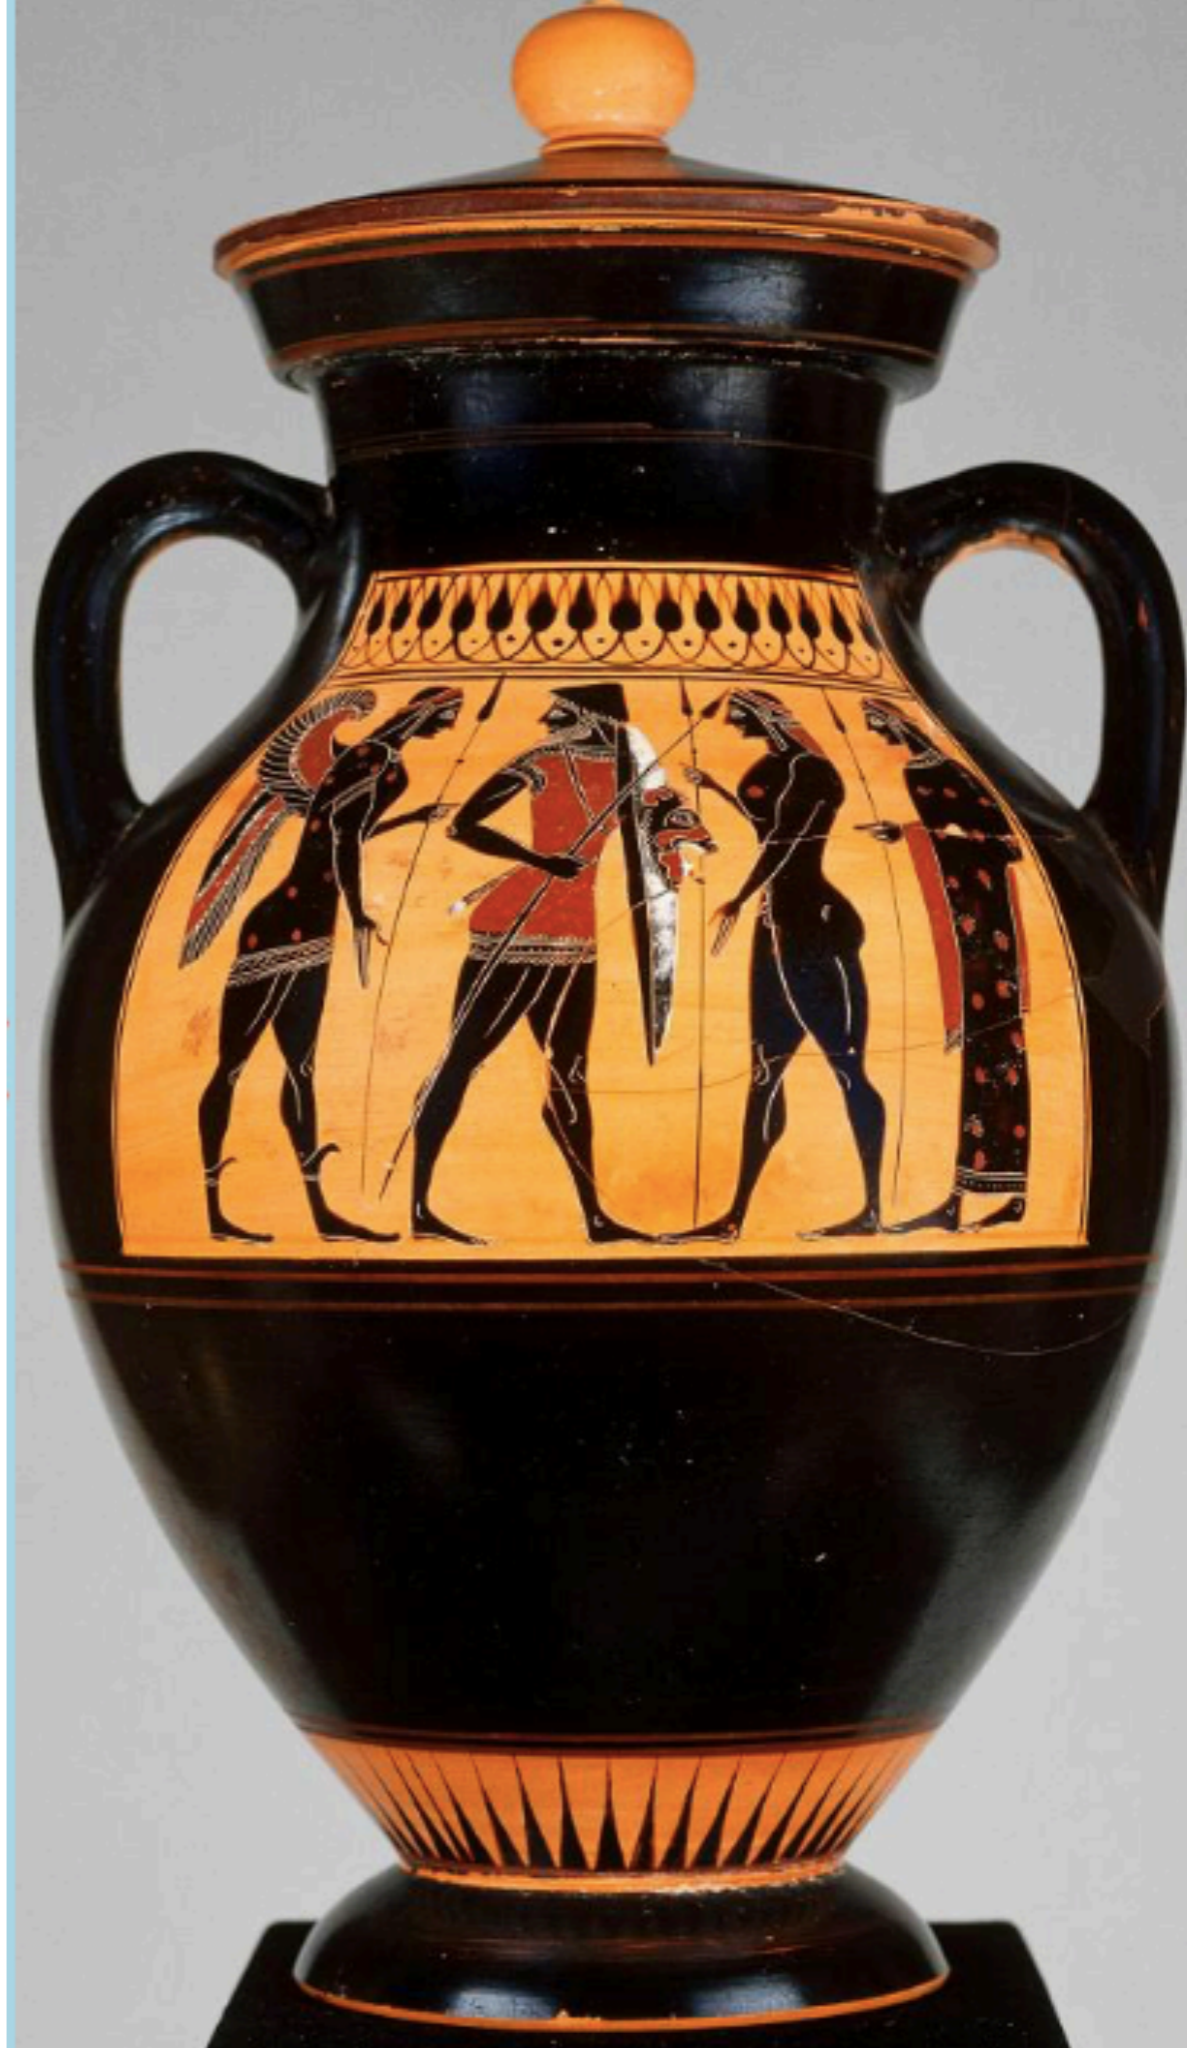

THE GREEK WORLD

The Proto and early-geometric period

khanacademy.org

The Dipylon Amphora, mid-8th century BC, National Archaeological Museum, Athens.

Terracotta krater
(the Hirschfeld Workshop)
Period: Geometric
Date: ca. 750–735 B.C.
Medium: Terracotta
Dimensions: 108 cm

Terracotta amphora
Period: Geometric
Date: 8th century BC
Medium: Terracotta
Dimensions: 68 cm

Bronze horse
Period: Geometric
Date: 8th century B.C.
Medium: Bronze
Dimensions: 17 x 13 x 3 cm

Statuette of a deer
nursing her fawn
Geometric Period
8th century B.C.

gettyimages®
DEA / G. DAGLI ORTI

The Piraeus Apollo, Athens
(possibly from Delos), ca. 530 BCE, 1.92m.

The temple of Artemis,
Corfu, ca. 580 BCE

Terracotta aryballos (oil flask)
Signed by Nearchos as potter,
ca. 570 B.C., Attic
Terracotta; black-figure, ca. 8 cm)

Amasias
560-515 ca.

Terracotta lekythos (oil flask)
Attributed to the Amasis Painter
Period: Archaic
Date: ca. 550–530 B.C

Exekias
550-530 ca.

Late archaic red-figure
vase, Athens, ca. 490.

Herm
Archaic Period
Size: 25.5 cm
Medium: Terracotta