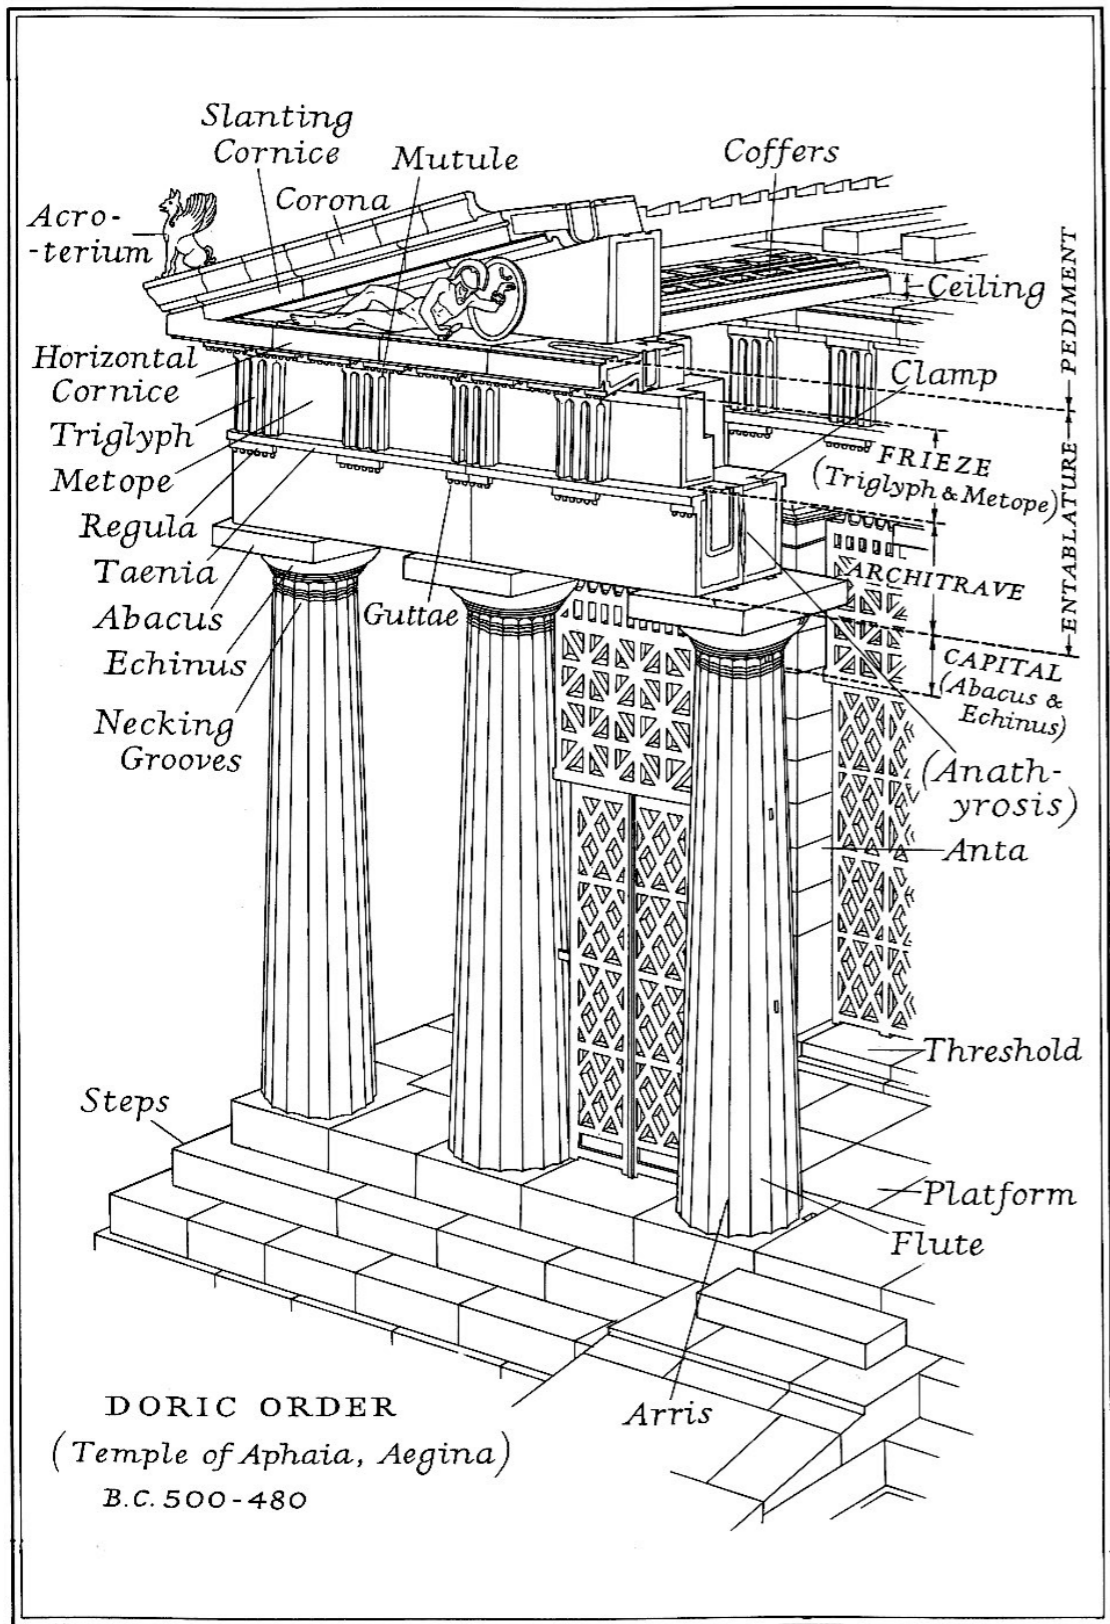

THE GREEK WORLD

The Proto and early-geometric period

khanacademy.org

The Dipylon Amphora, mid-8th century BC, National Archaeological Museum, Athens.

Terracotta krater
(the Hirschfeld Workshop)
Period: Geometric
Date: ca. 750–735 B.C.
Medium: Terracotta
Dimensions: 108 cm

Terracotta amphora
Period: Geometric
Date: 8th century BC
Medium: Terracotta
Dimensions: 68 cm

Bronze horse
Period: Geometric
Date: 8th century B.C.
Medium: Bronze
Dimensions: 17 x 13 x 3 cm

Statuette of a deer
nursing her fawn
Geometric Period
8th century B.C.

Aryballos

Alabastron

Pyxis

Loutrophoros

Temple of Hephaestus, Athens, 5th ct. BCE (Doric, peripteral)

Hand drawing recommended.

DORIC ORDER

IONIC ORDER