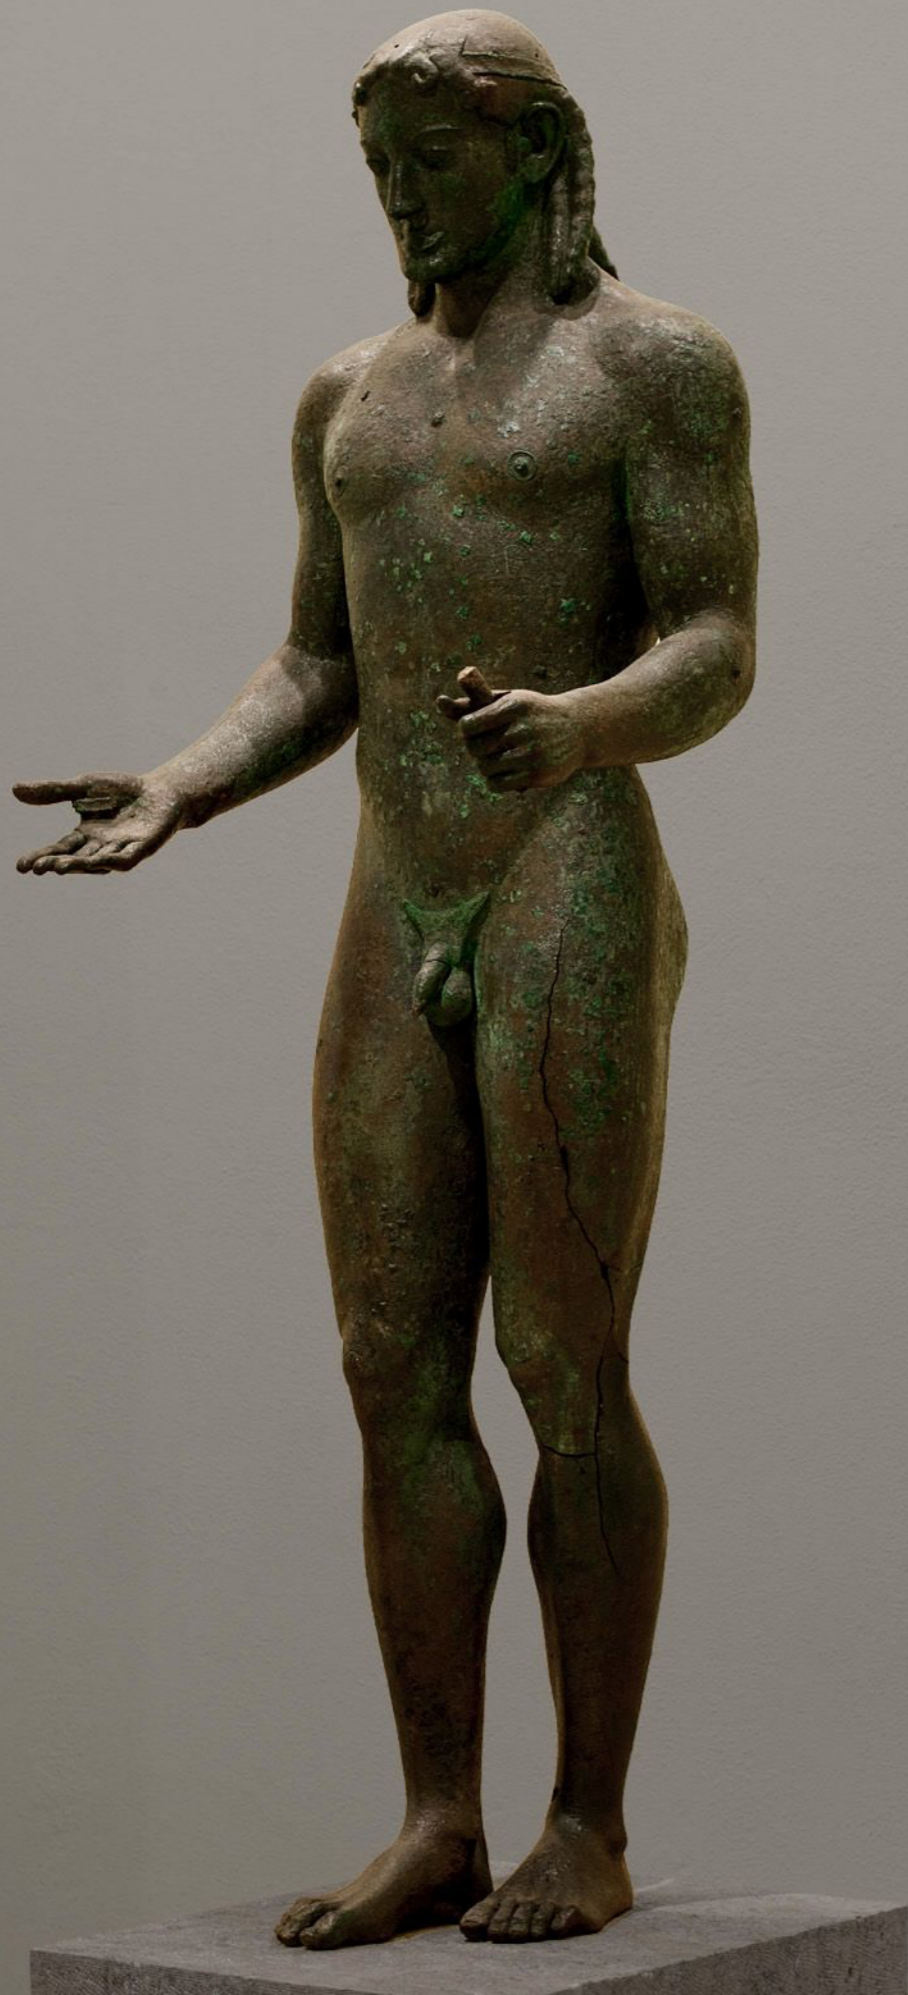

The Piraeus Apollo, Athens
(possibly from Delos), ca. 530 BCE, 1.92m.