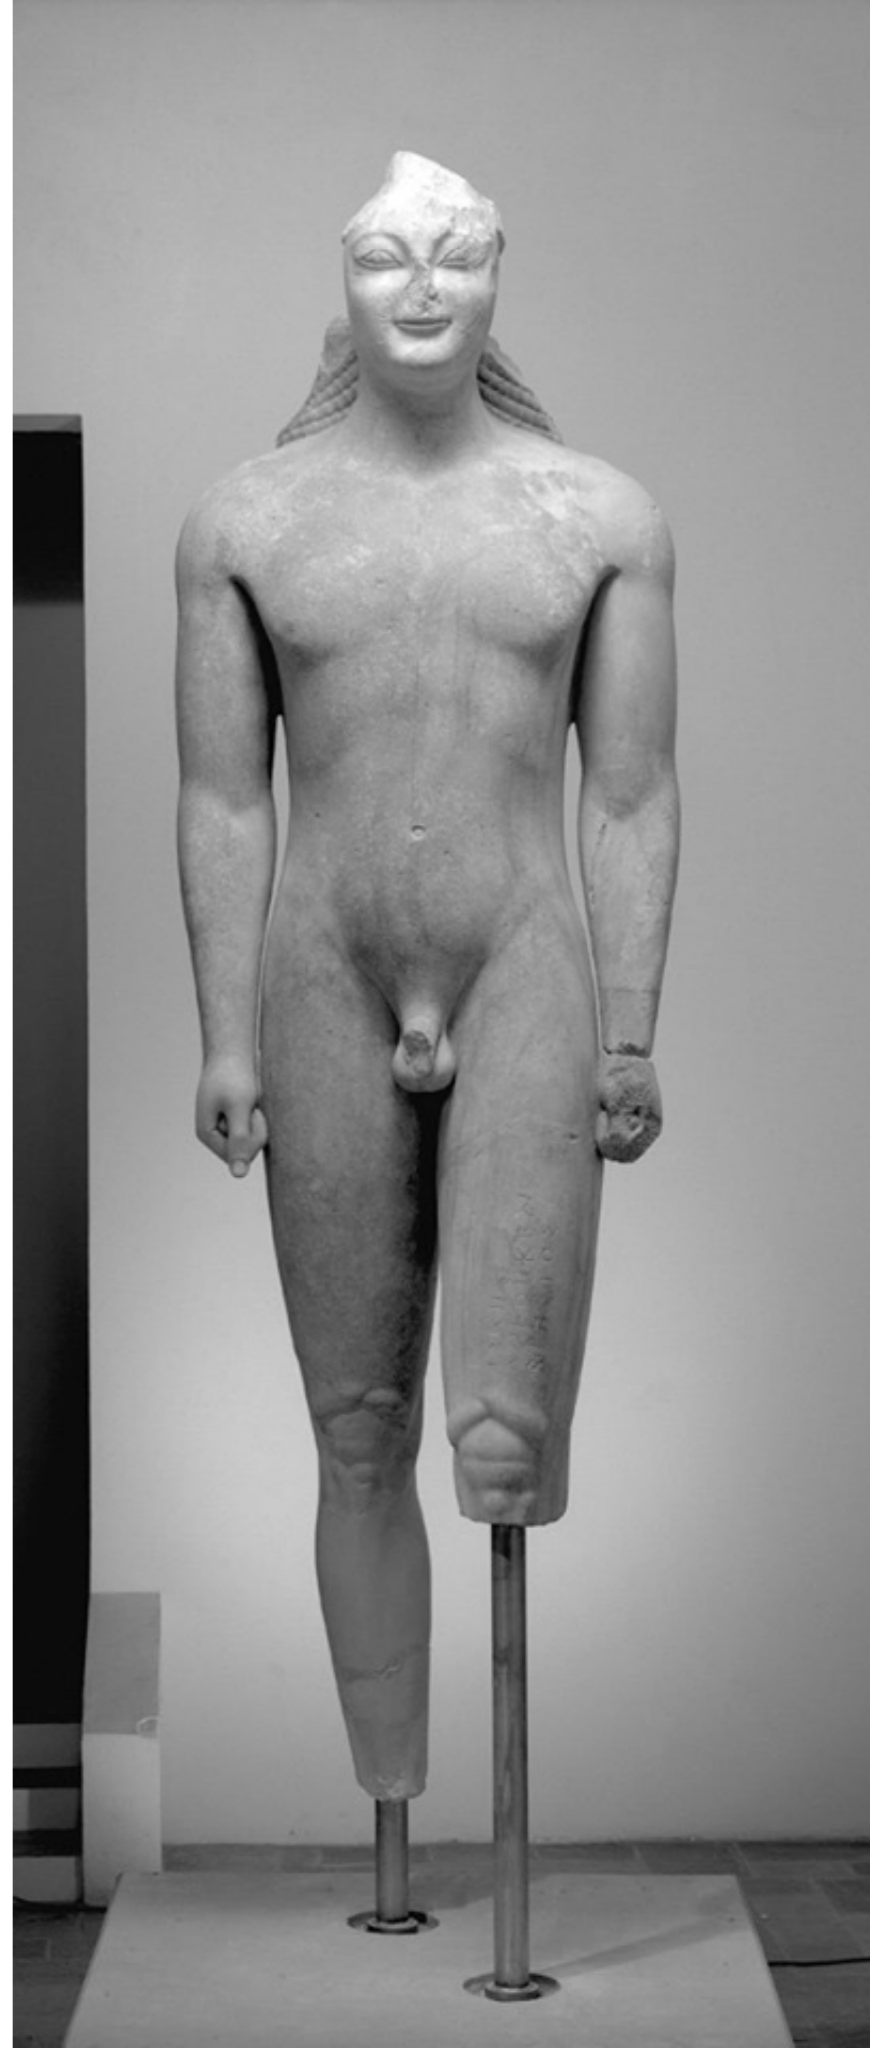

THE GREEK WORLD

The Proto and early-geometric period

khanacademy.org

The Dipylon Amphora, mid-8th century BC, National Archaeological Museum, Athens.

Terracotta krater
(the Hirschfeld Workshop)
Period: Geometric
Date: ca. 750–735 B.C.
Medium: Terracotta
Dimensions: 108 cm

Terracotta amphora
Period: Geometric
Date: 8th century BC
Medium: Terracotta
Dimensions: 68 cm

Bronze horse
Period: Geometric
Date: 8th century B.C.
Medium: Bronze
Dimensions: 17 x 13 x 3 cm

Statuette of a deer
nursing her fawn
Geometric Period
8th century B.C.

The Archaic period

Kouros
Athens,
Ca. 590–580 B.C.E.
Marble, 1.96m

Kleobis and Biton/Castor and Polux
by Polymedes of Argos, found at Delphi.

The Kouros of Samos
5.25m

Kouros of Apollonas, Naxos, ca. 11m.