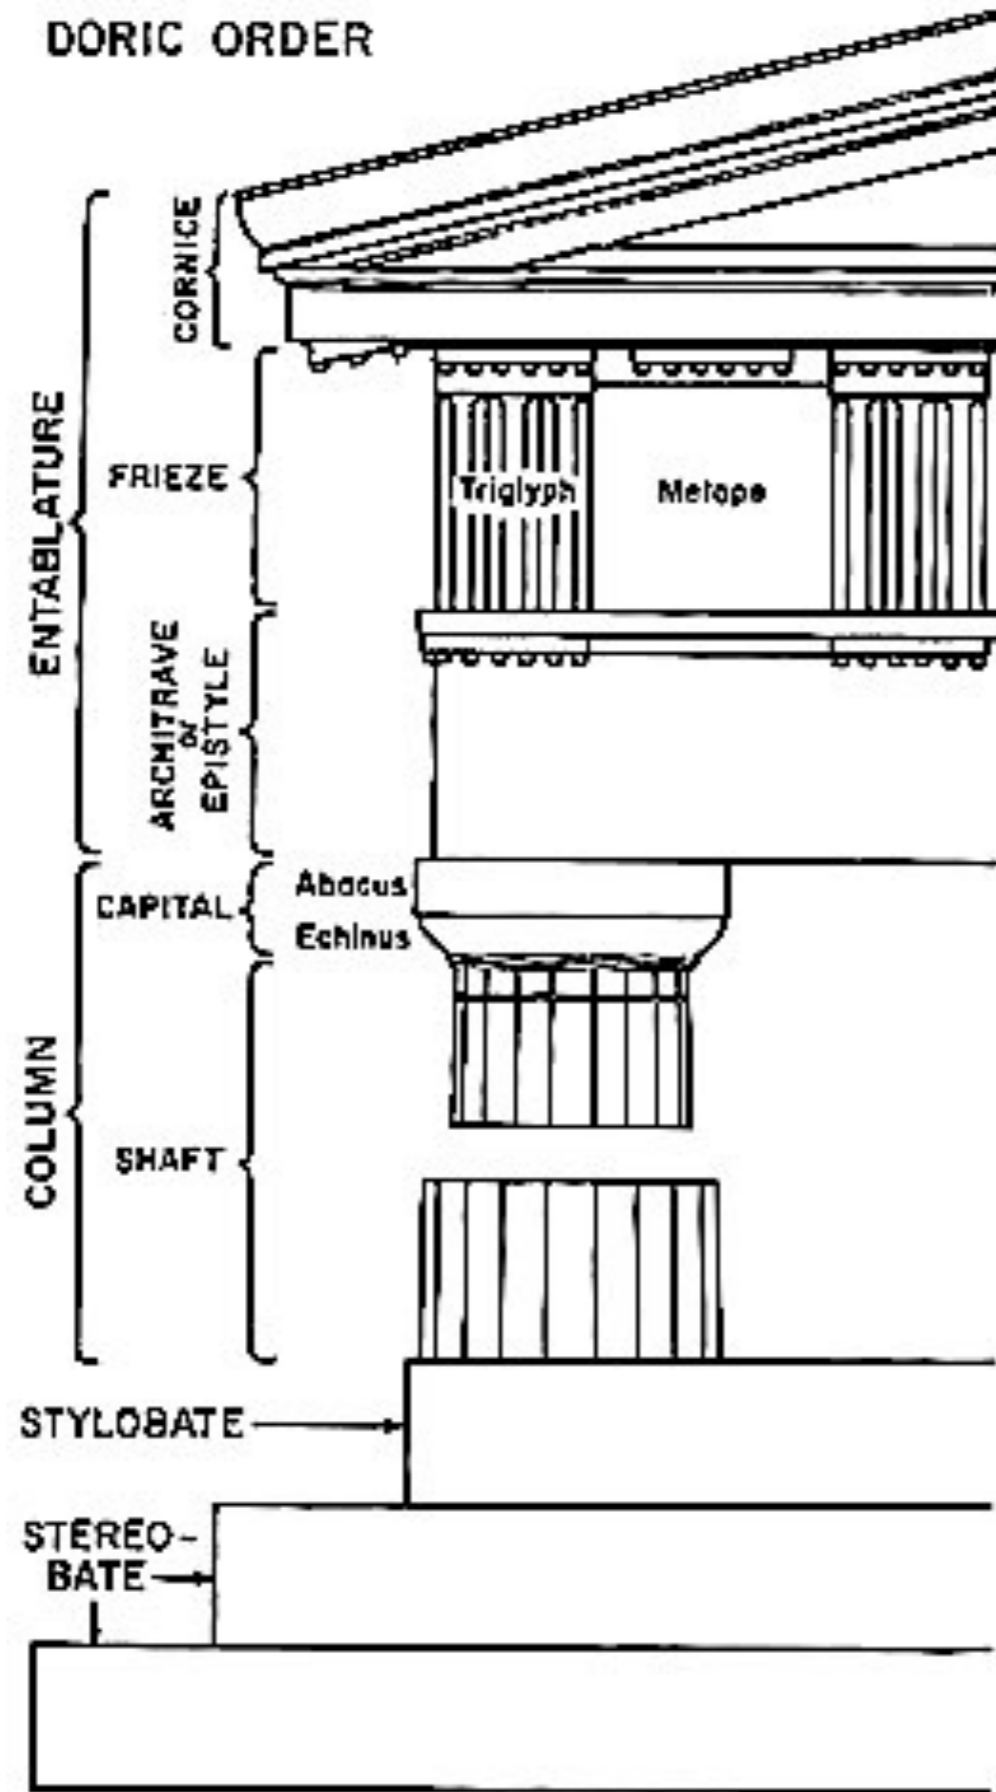

THE GREEK WORLD

The Proto and early-geometric period

khanacademy.org

The Dipylon Amphora, mid-8th century BC, National Archaeological Museum, Athens.

Terracotta krater
(the Hirschfeld Workshop)
Period: Geometric
Date: ca. 750–735 B.C.
Medium: Terracotta
Dimensions: 108 cm

Terracotta amphora
Period: Geometric
Date: 8th century BC
Medium: Terracotta
Dimensions: 68 cm

Bronze horse
Period: Geometric
Date: 8th century B.C.
Medium: Bronze
Dimensions: 17 x 13 x 3 cm

Statuette of a deer
nursing her fawn
Geometric Period
8th century B.C.

Aryballos

Alabastron

Pyxis

Loutrophoros

Temple of Hephaestus, Athens, 5th ct. BCE (Doric, peripteral)

Hand drawing recommended.

DORIC ORDER

IONIC ORDER