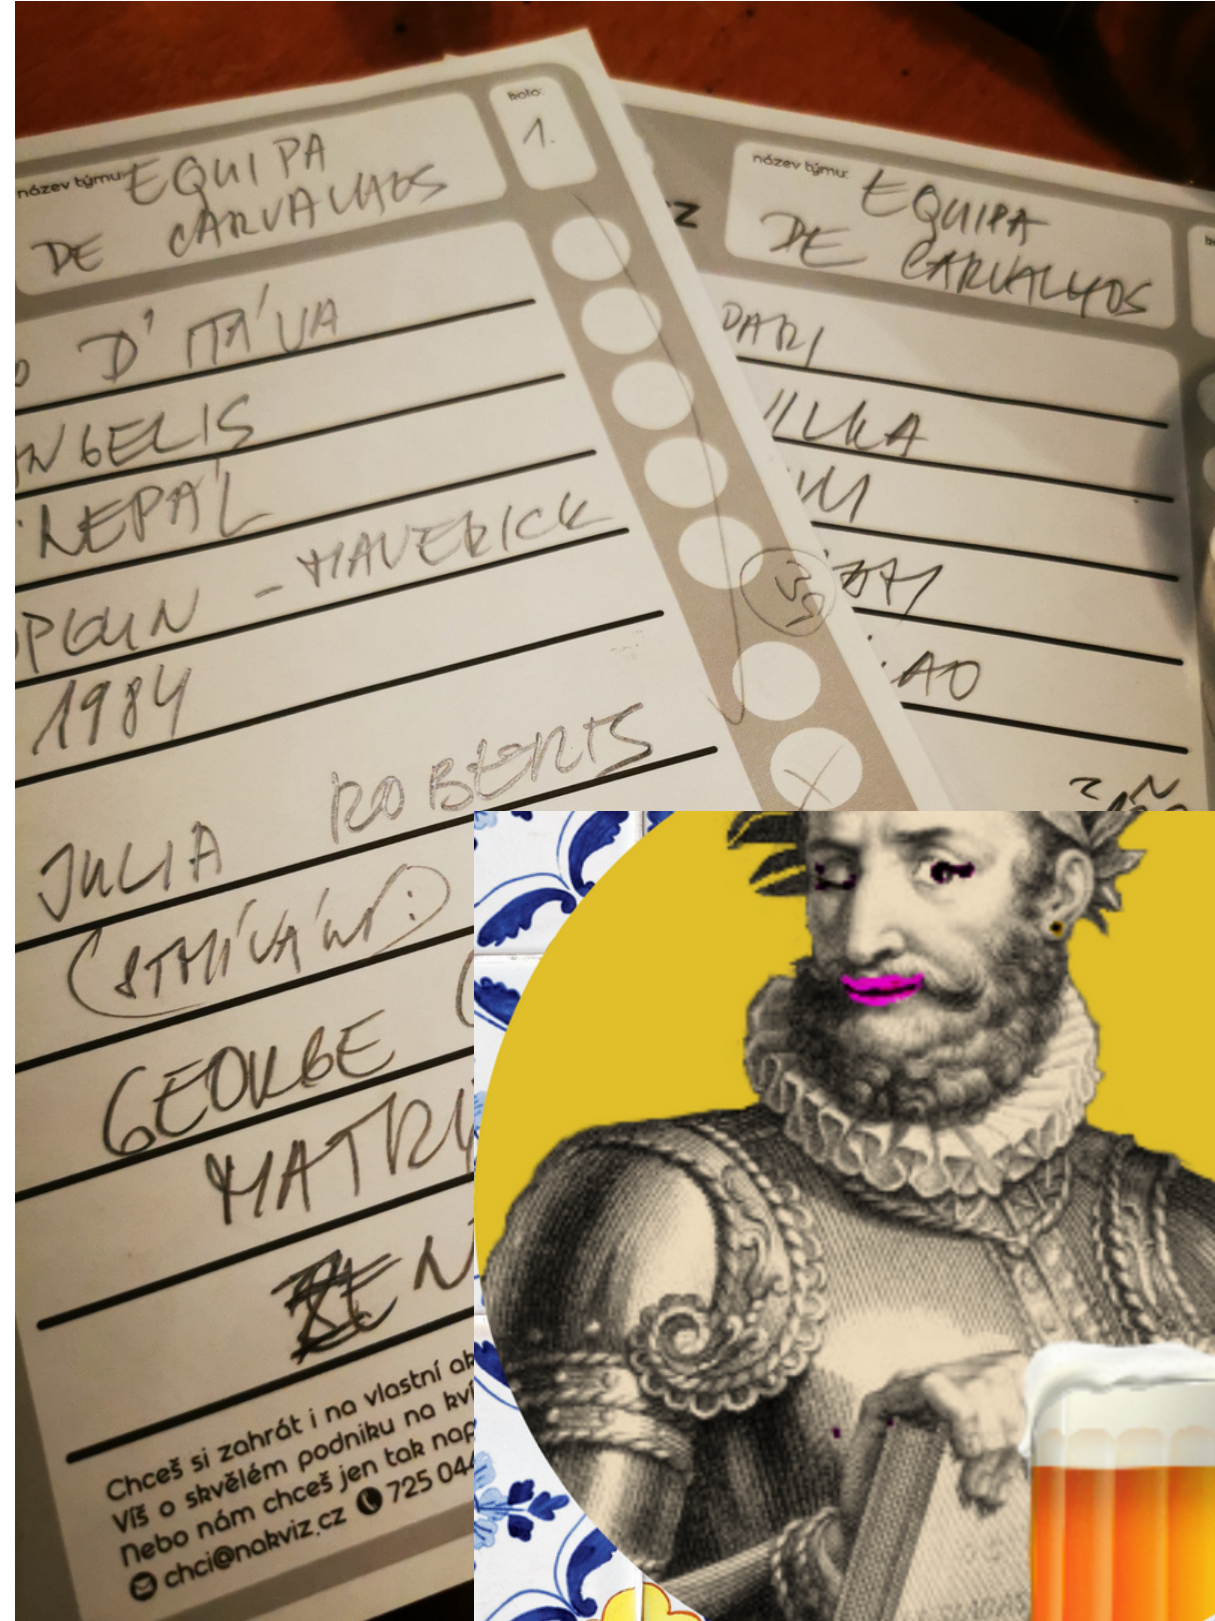

The image features a central yellow circle containing the text 'LUSO FEST 2022'. The background is a wall of white tiles with a repeating pattern of blue flowers and leaves, and some yellow tiles. The text is in a bold, serif font with a multi-colored outline.

LUSO

FEST

20

22

Portugalské krátké filmy I a II

**Výstava José Saramago:
Retracing the steps that
where taken**

Luso Pubkvíz

LUSO