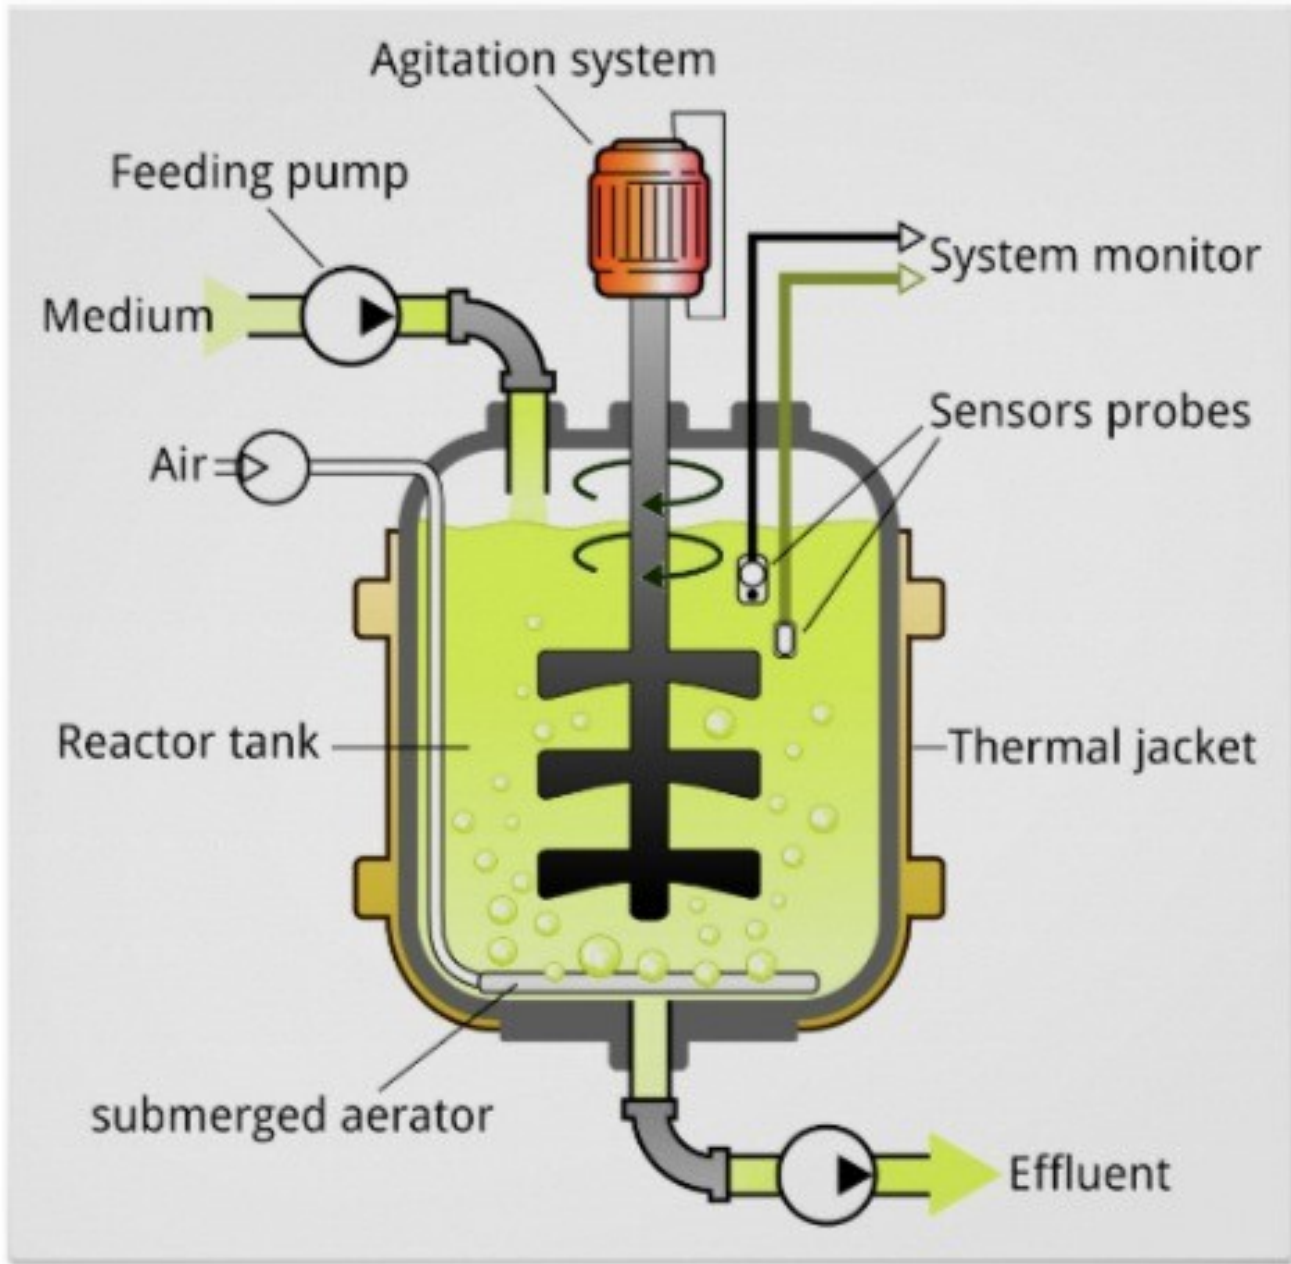

Lab Companion

SKC 6025

Orbital Shaker

Act

17

100

min

MOSNOST 1000 kg.