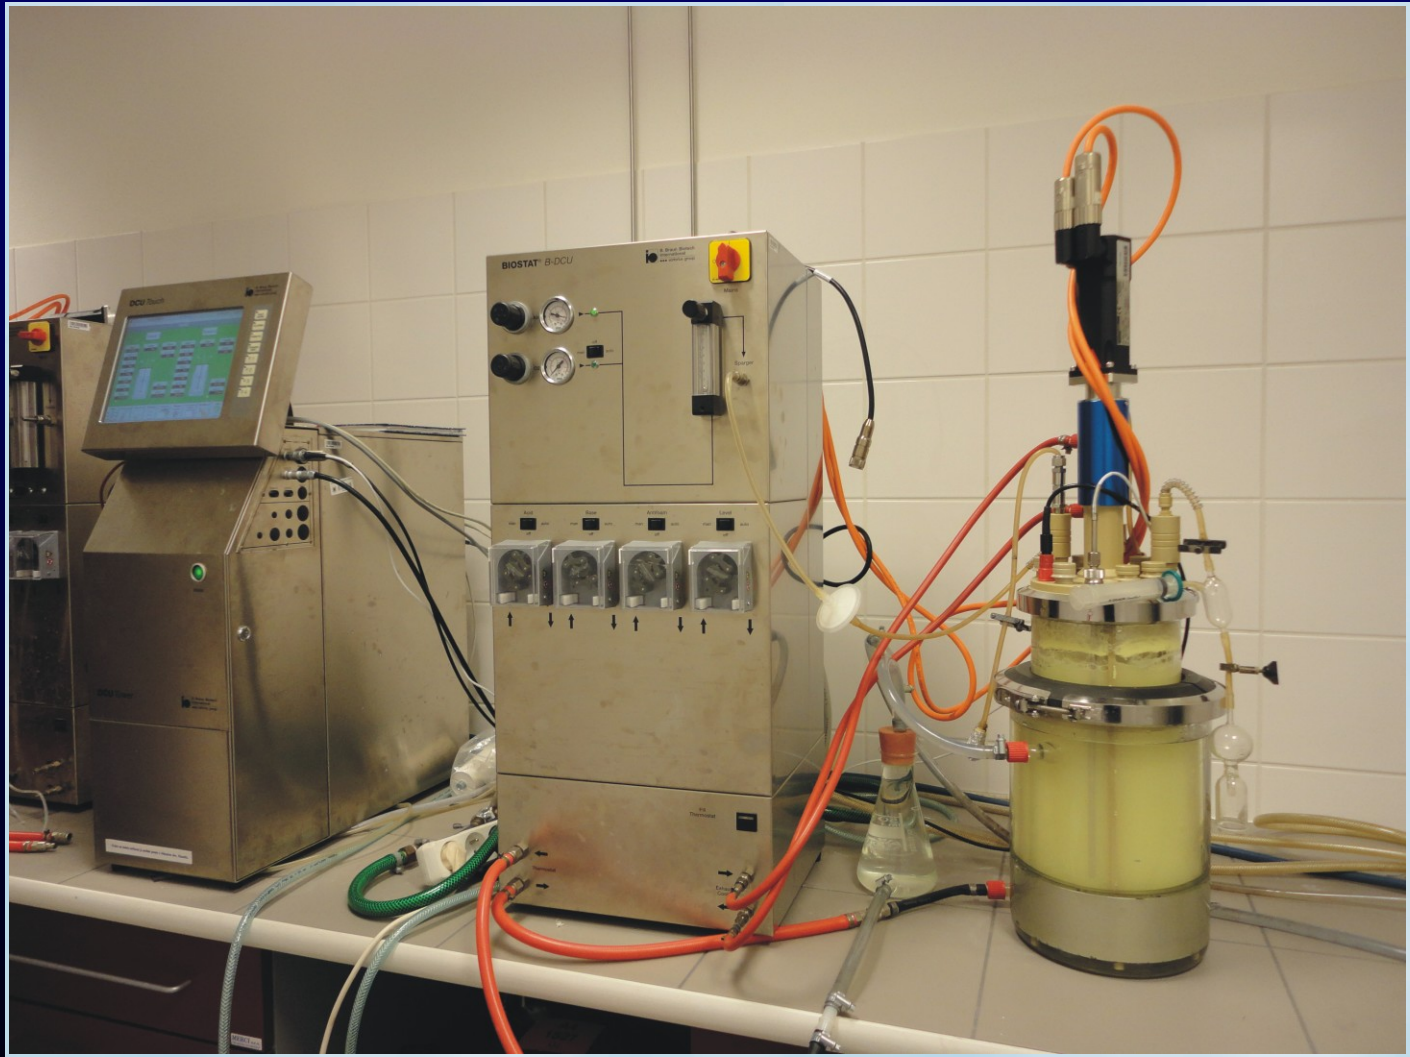

Lab Companion

SKC 6025

Orbital Shaker

Act

17

100

min

MOSNOST 1000 kg.