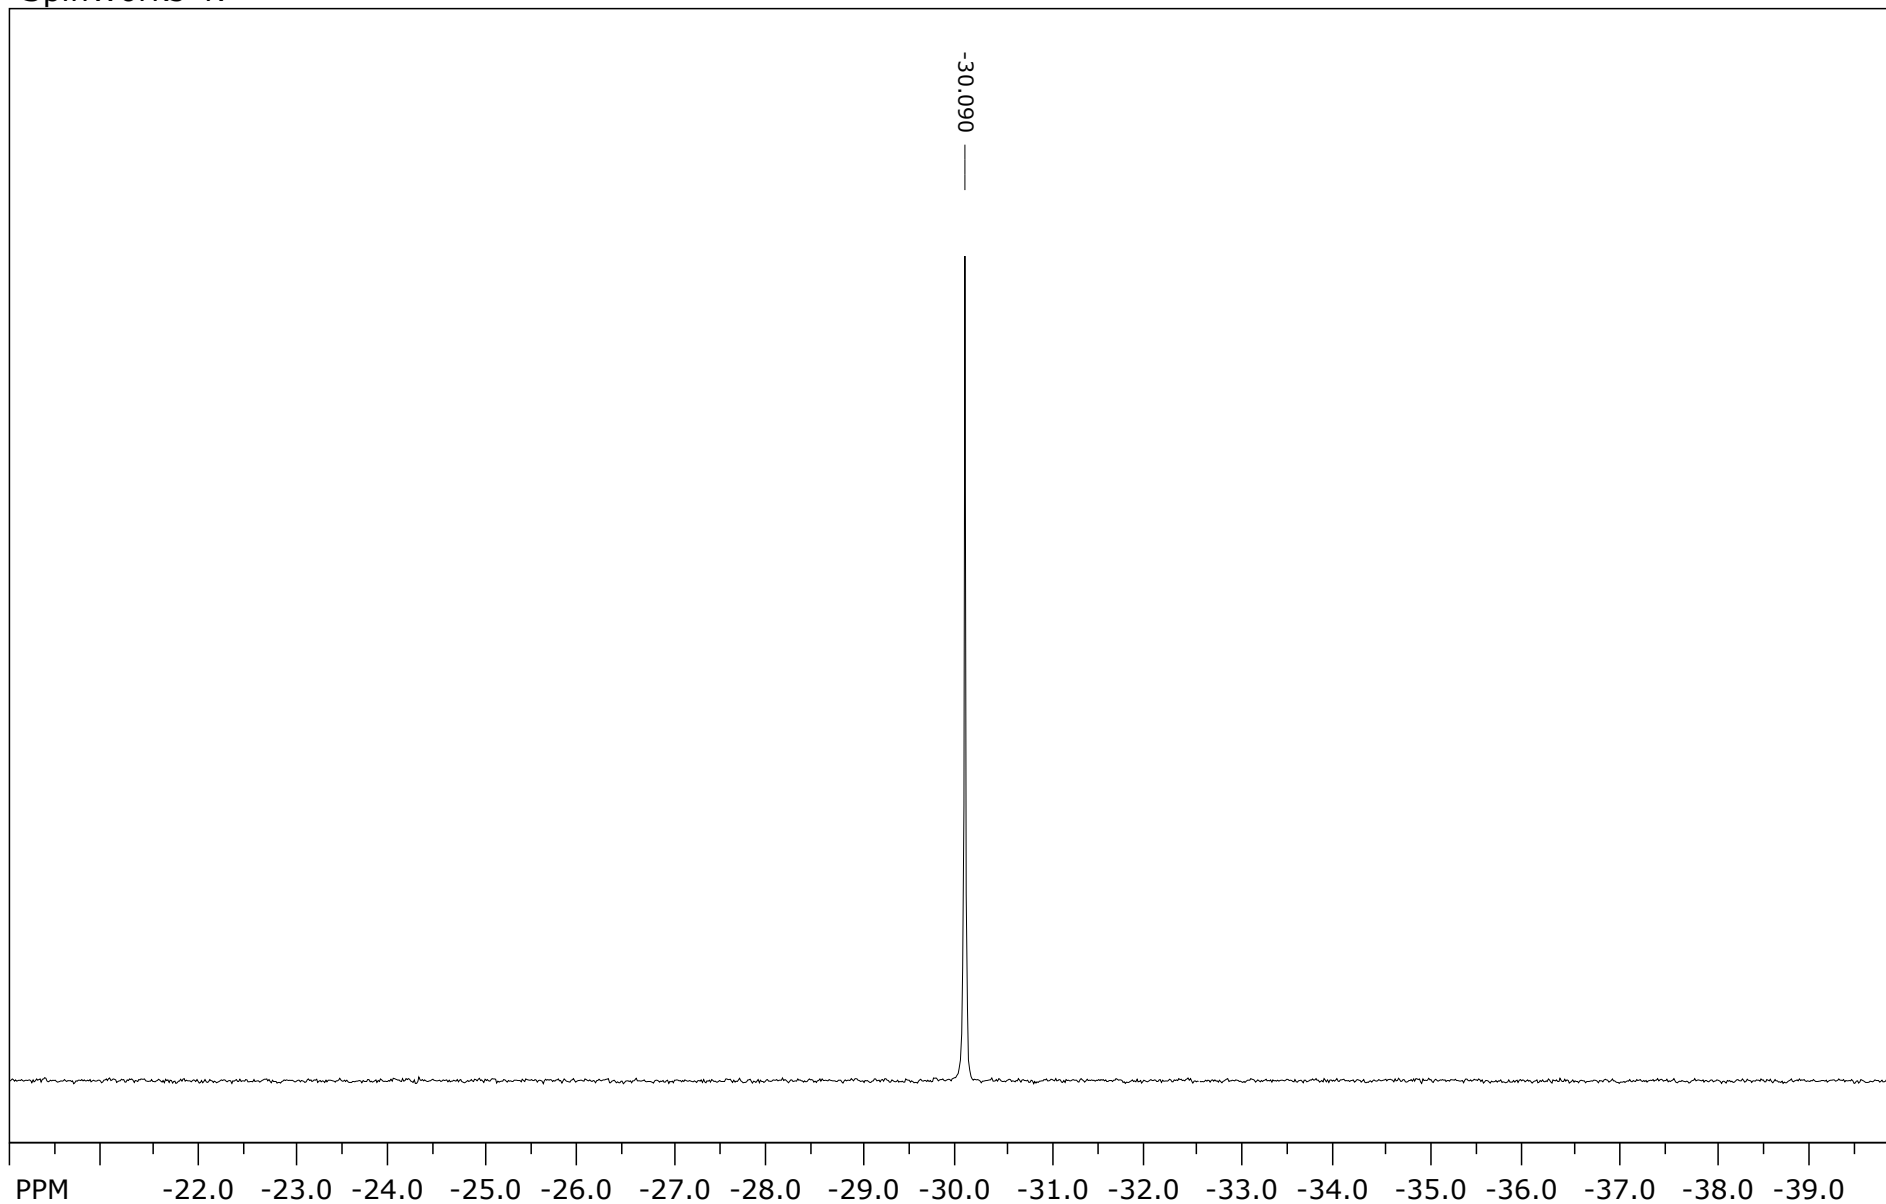

SpinWorks 4:

file: ...ents\C6190_fall2019\psalme1\31\fid expt: <zgpg30>
transmitter freq.: 121.496872 MHz
time domain size: 65536 points
width: 49019.61 Hz = 403.4639 ppm = 0.747980 Hz/pt
number of scans: 25

freq. of 0 ppm: 121.502947 MHz
processed size: 32768 complex points
LB: 1.000 GF: 0.0000
Hz/cm: 96.950 ppm/cm: 0.79796