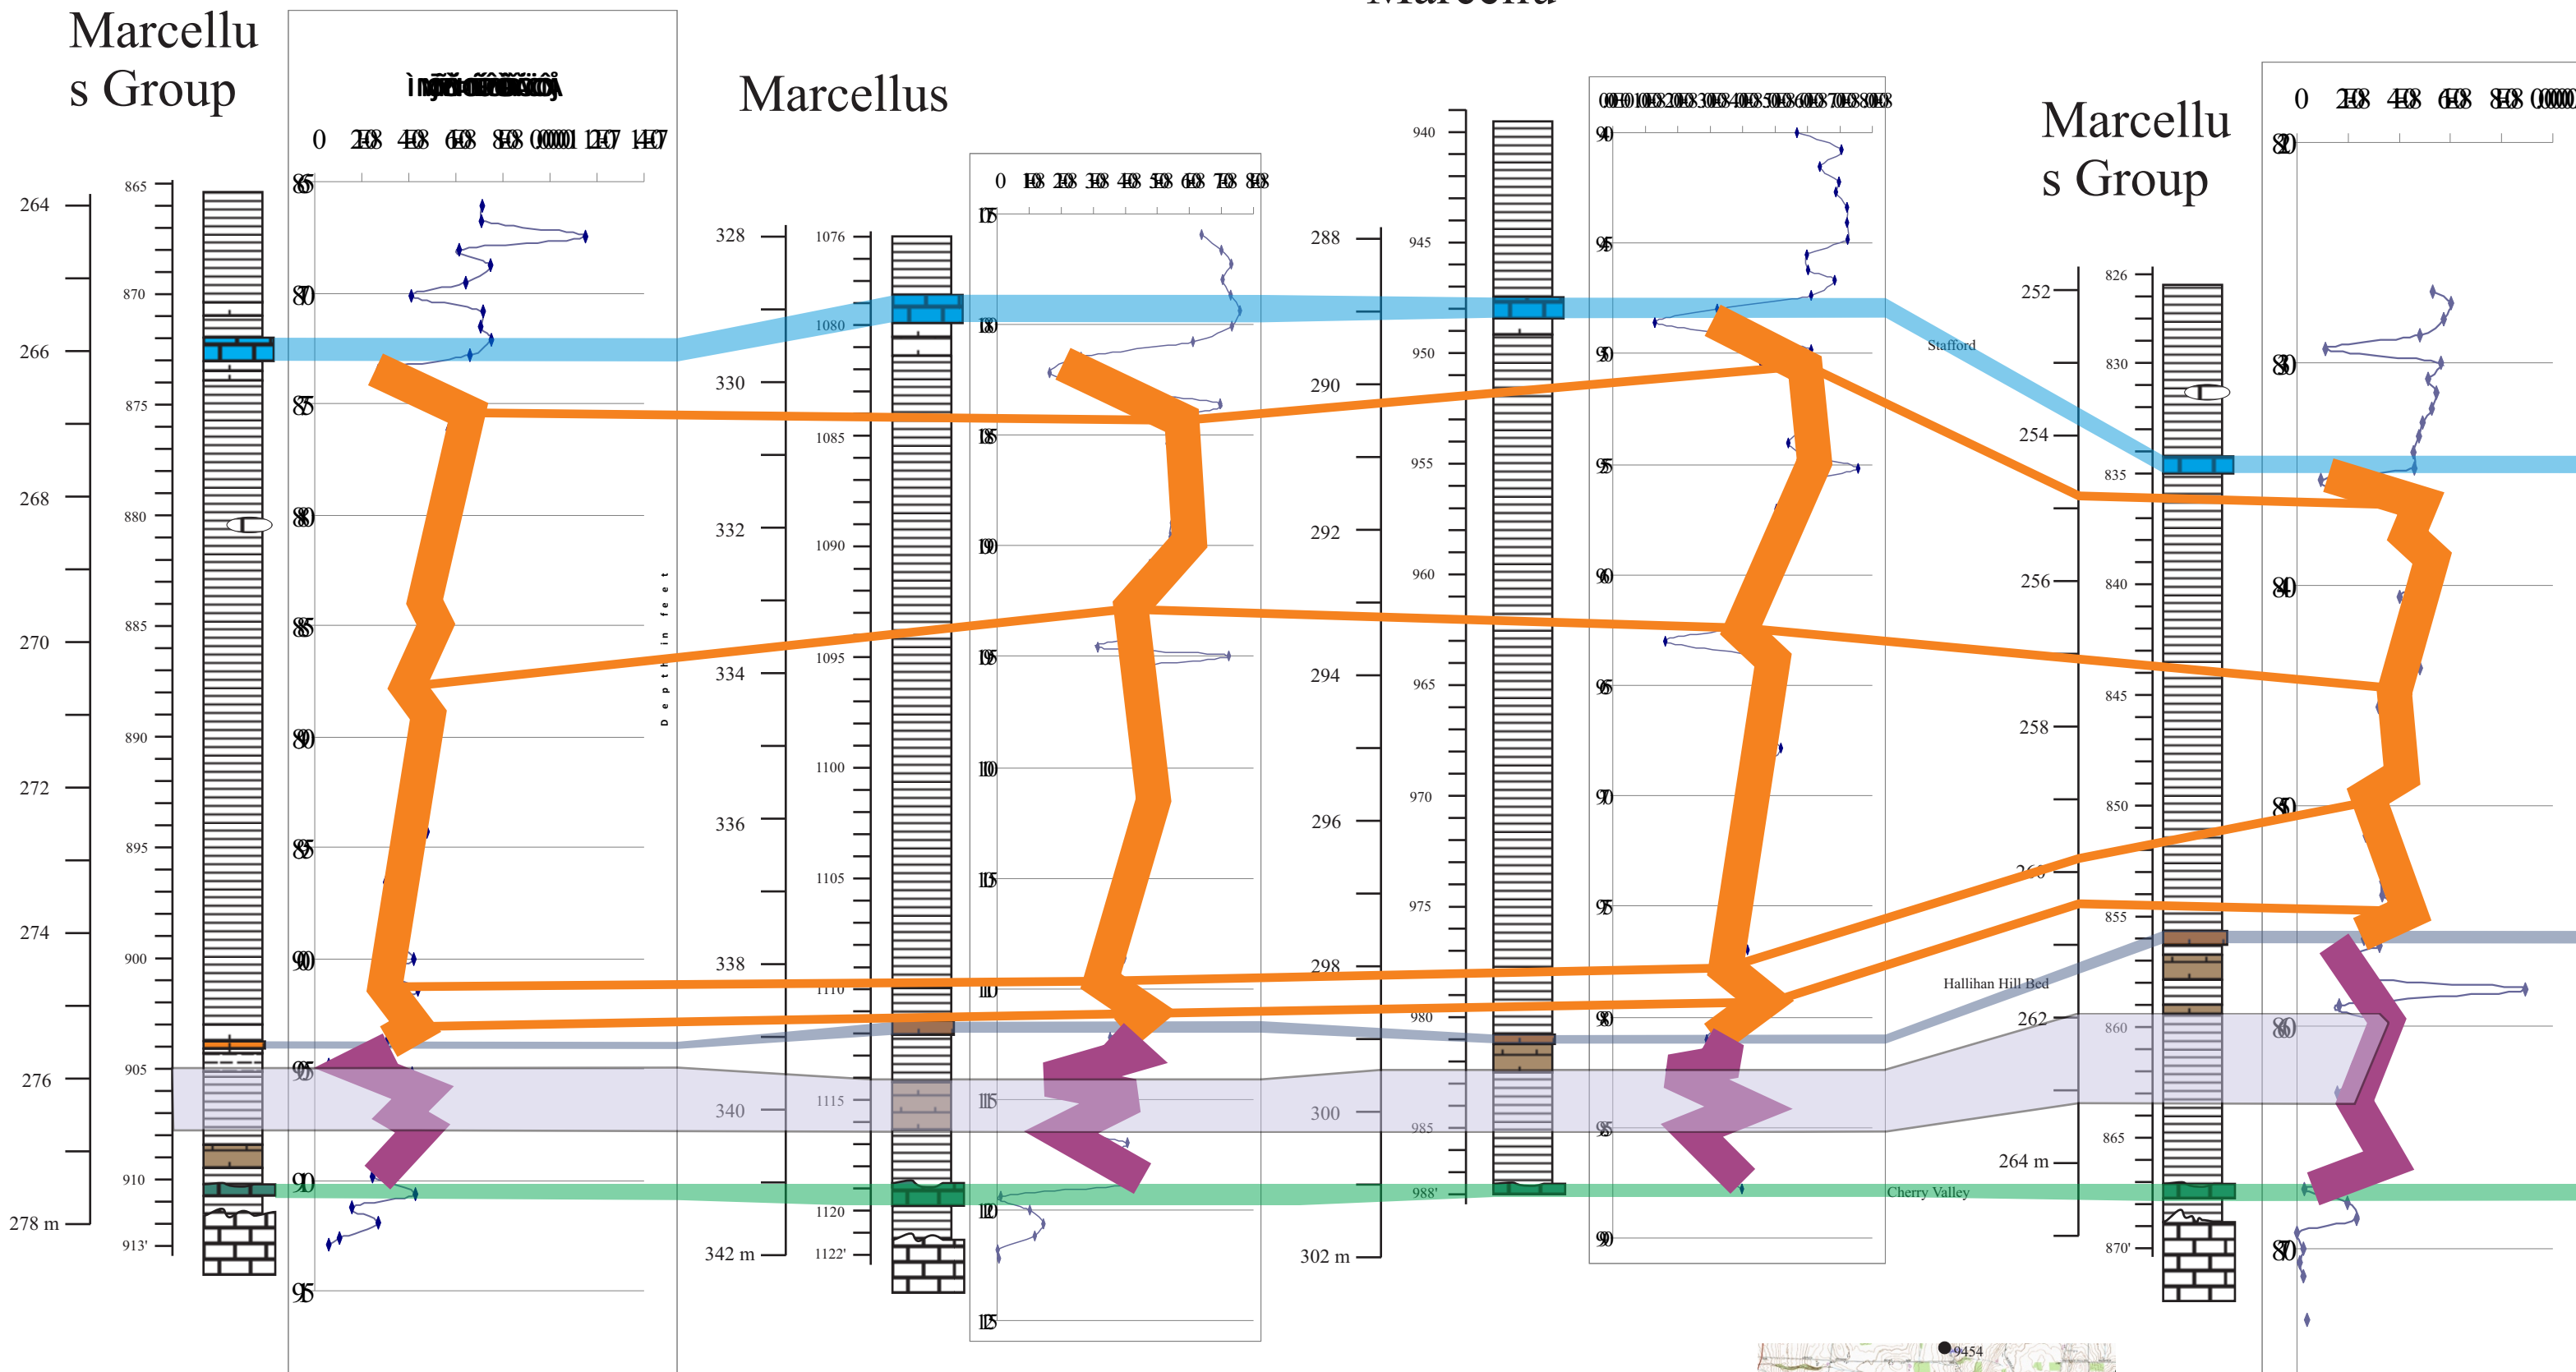

Marcellu

Marcellu s Group

Marcellus

Marcellu s Group

LAST UPDATED
11 June 2008

- carbonate - limestone
- ▨ calcareous shale
- ▩ sandy gray shale
- ▧ light gray shale
- ▦ medium gray shale
- ▥ dark gray shale
- ▤ black shale